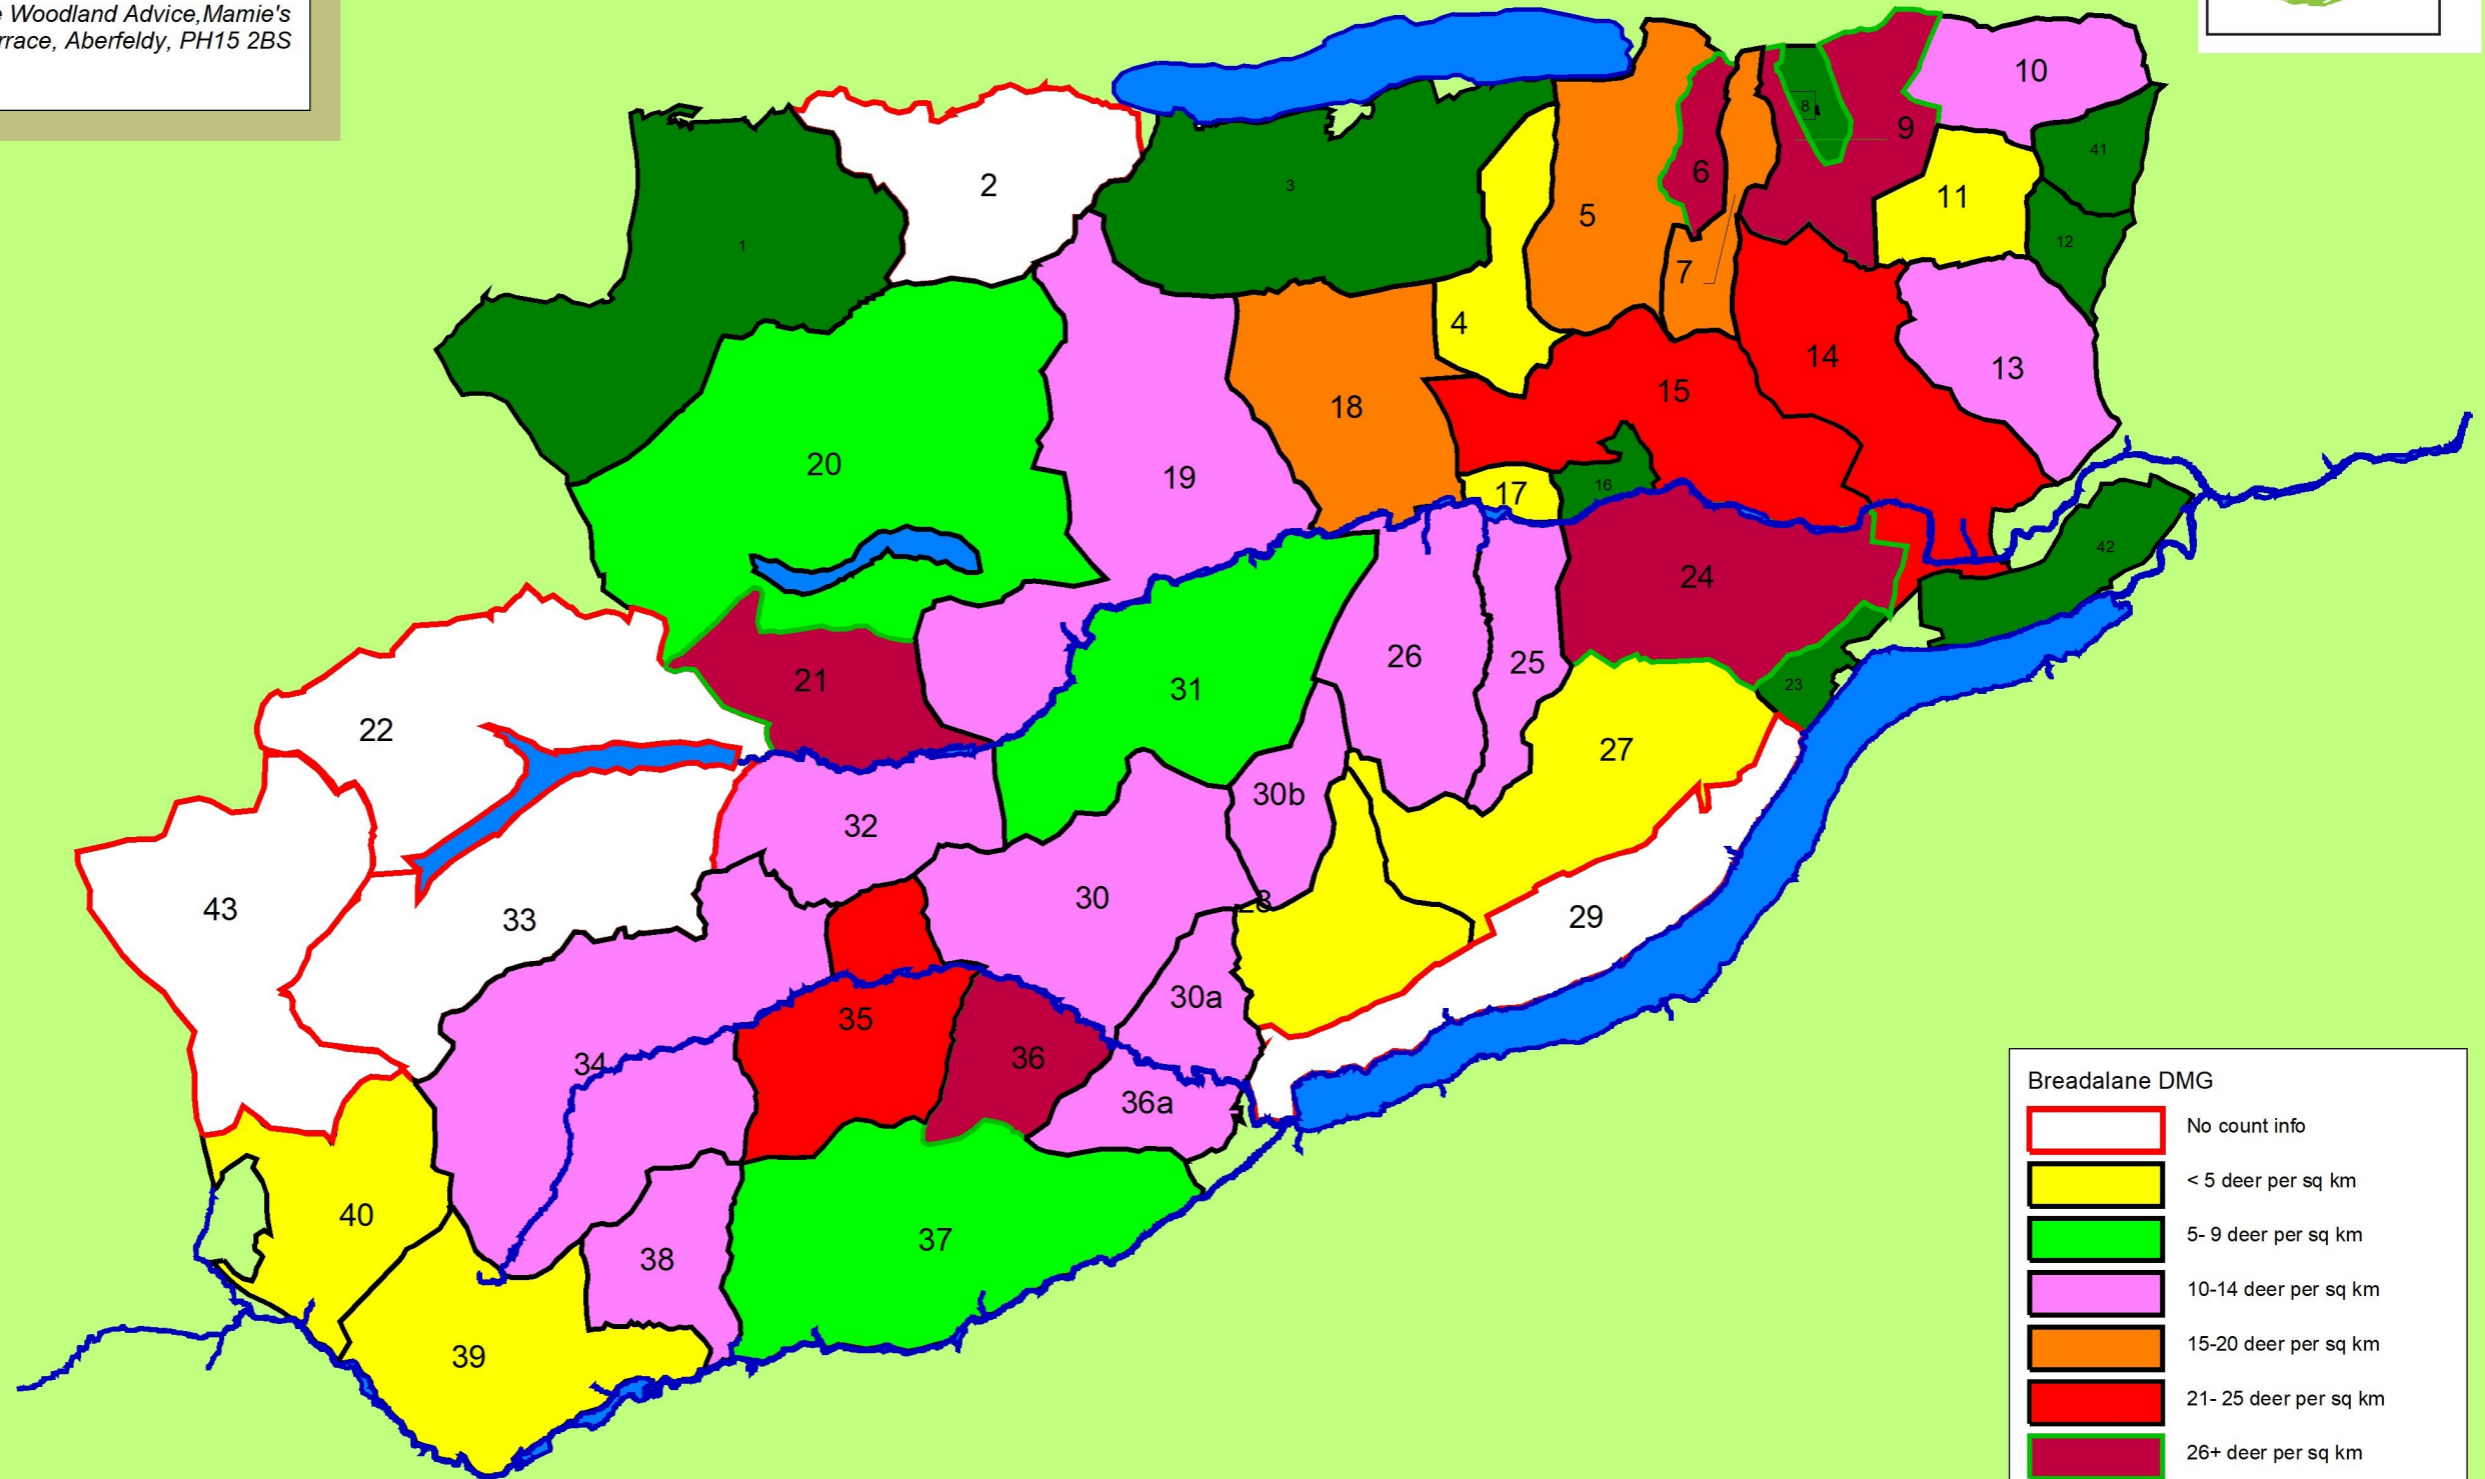

Breadalbane Deer Management Group

2023 Deer Densities Map

Scale 1 : 175,000

Victor Clements: Native Woodland Advice, Mamie's Cottage, Taybridge Terrace, Aberfeldy, PH15 2BS

Breadalane DMG	
	No count info
	< 5 deer per sq km
	5- 9 deer per sq km
	10-14 deer per sq km
	15-20 deer per sq km
	21- 25 deer per sq km
	26+ deer per sq km
	Forestry

Reproduced with permission of HM Stationary Office.

Crown Copyright Reserved.

Li cence No. 100015487