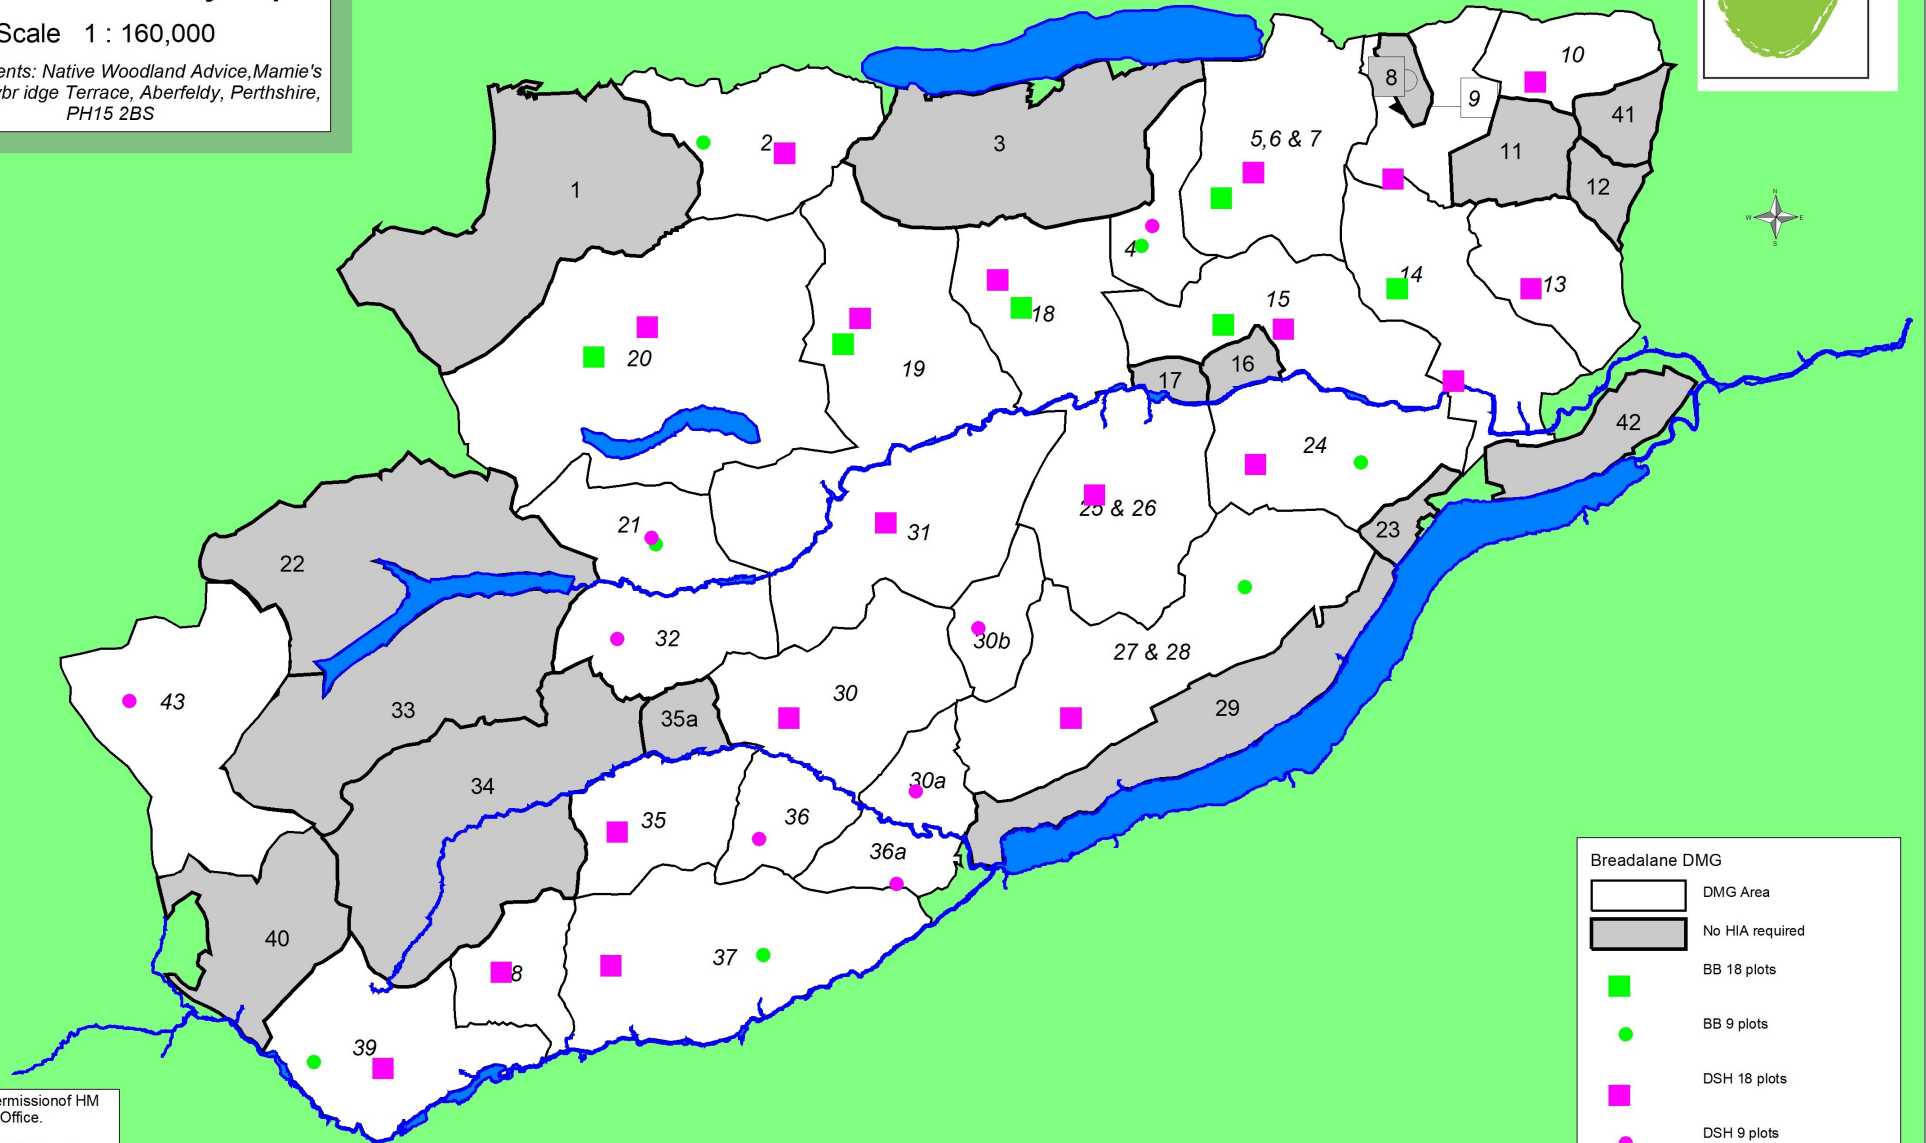

Breadalbane Deer Management Group

2022 Habitat Survey Map

Scale 1 : 160,000

Victor Clements: Native Woodland Advice, Mamie's Cottage, Taybridge Terrace, Aberfeldy, Perthshire, PH15 2BS

Breadalbane DMG	
	DMG Area
	No HIA required
	BB 18 plots
	BB 9 plots
	DSH 18 plots
	DSH 9 plots

Reproduced with permission of HM Stationary Office.
Crown Copyright Reserved.
Licence No. 100015487