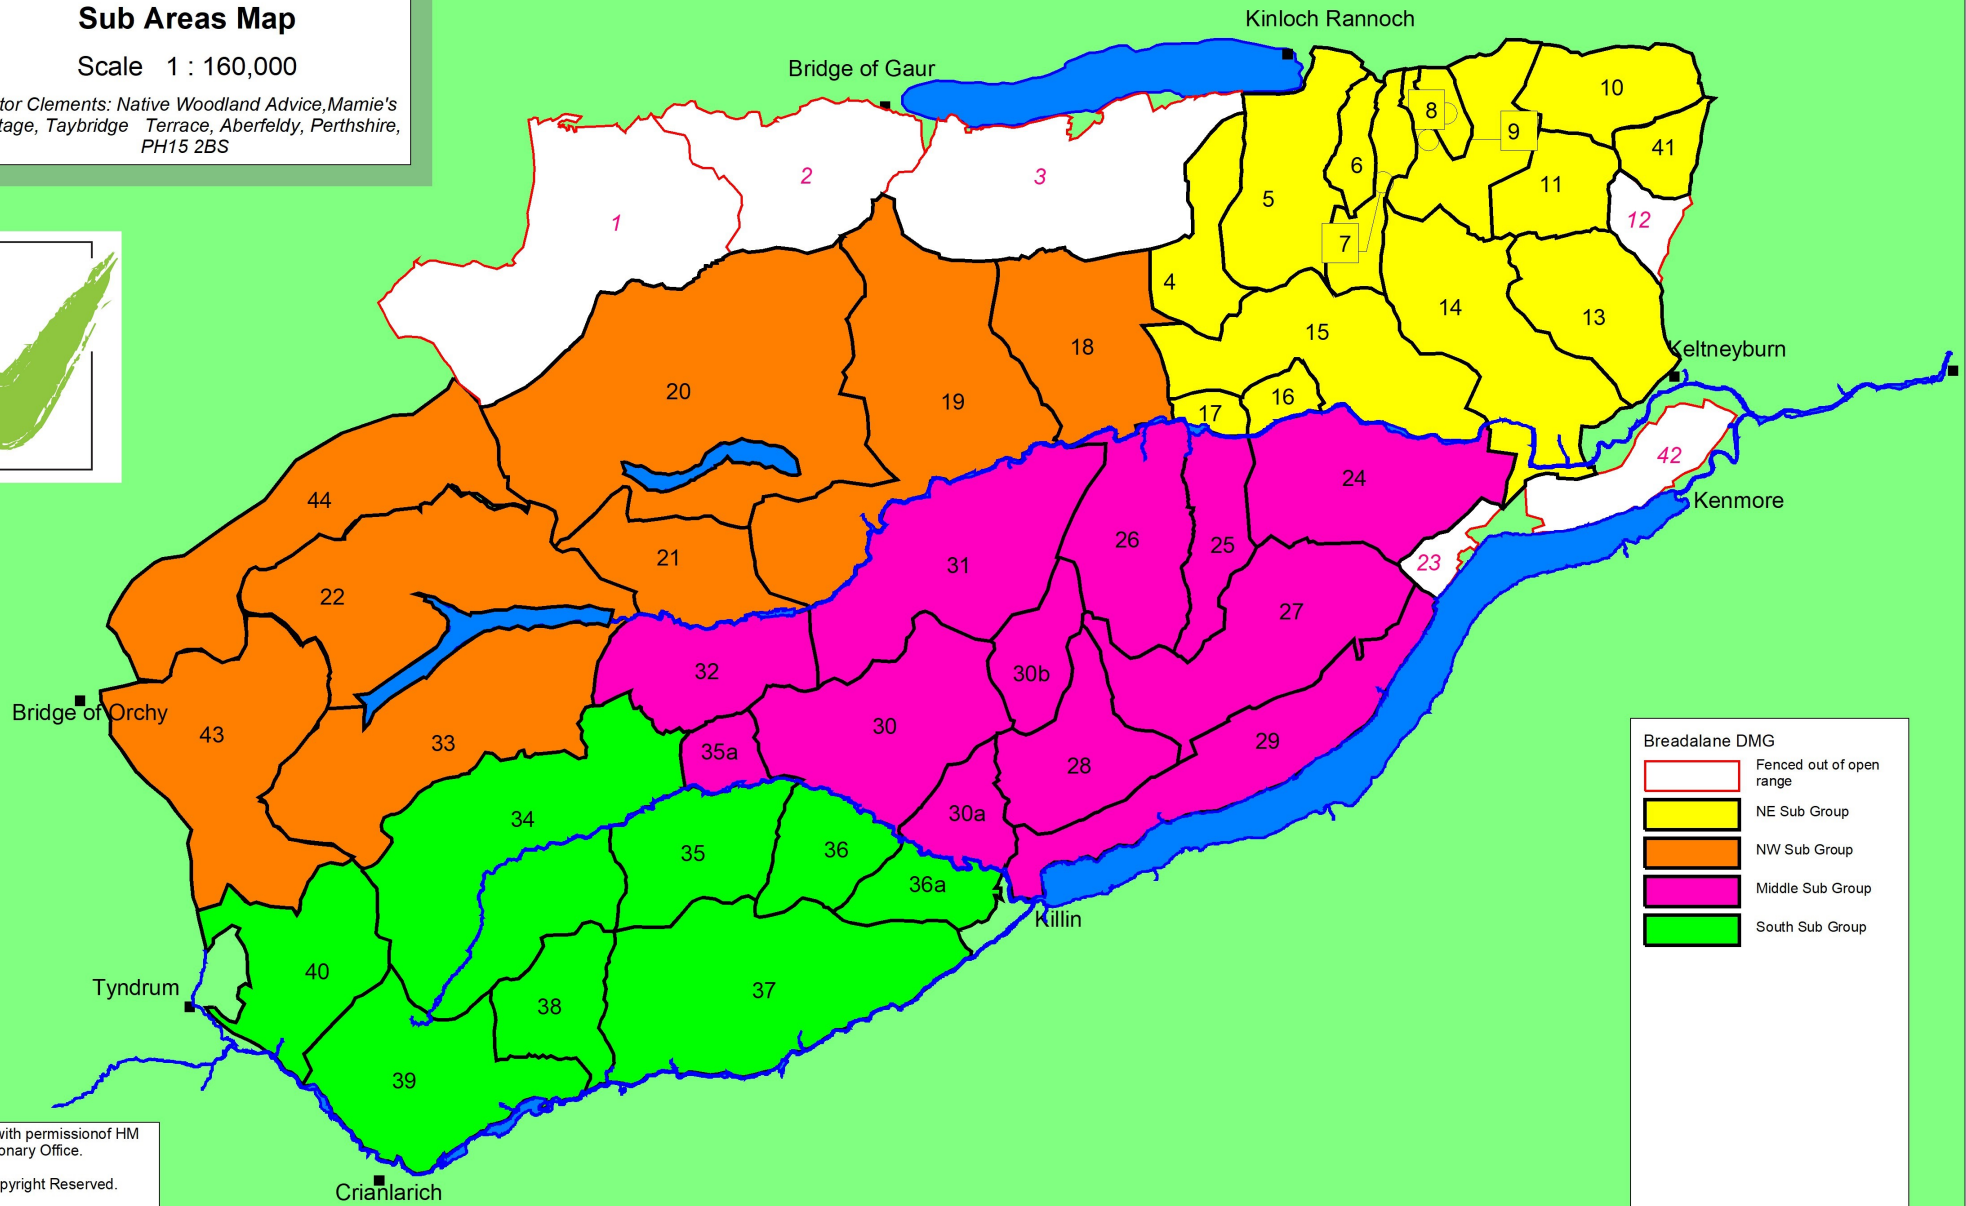

Breadalbane Deer Management Group

Sub Areas Map

Scale 1 : 160,000

Victor Clements: Native Woodland Advice, Mamie's Cottage, Taybridge Terrace, Aberfeldy, Perthshire, PH15 2BS

Breadalbane DMG

- Fenced out of open range
- NE Sub Group
- NW Sub Group
- Middle Sub Group
- South Sub Group

Reproduced with permission of HM Stationary Office.
Crown Copyright Reserved.
Licence No. 100015487