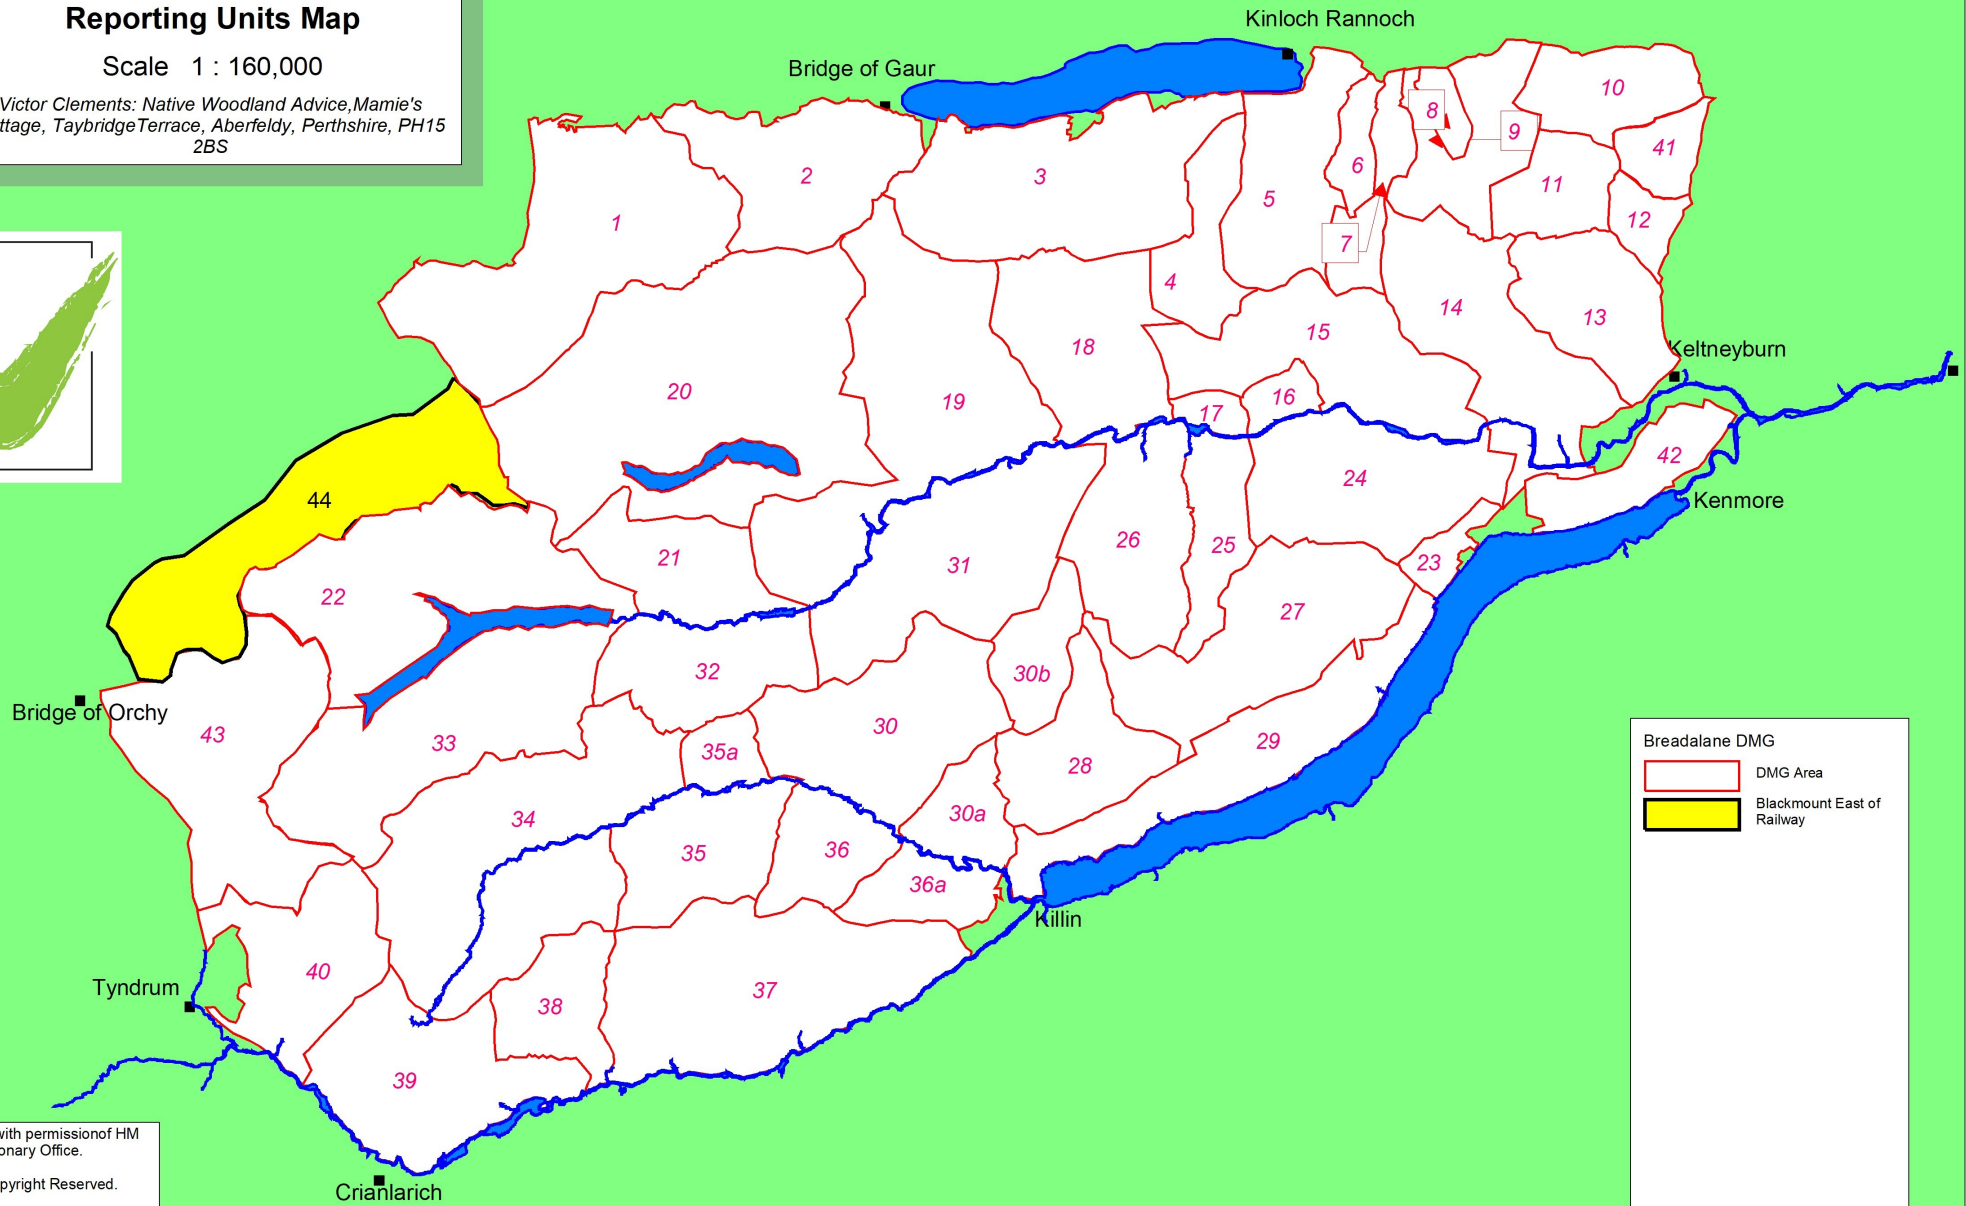

# Breadalbane Deer Management Group

## Reporting Units Map

Scale 1 : 160,000

Victor Clements: Native Woodland Advice, Mamie's Cottage, Taybridge Terrace, Aberfeldy, Perthshire, PH15 2BS

Reproduced with permission of HM Stationary Office.

Crown Copyright Reserved.