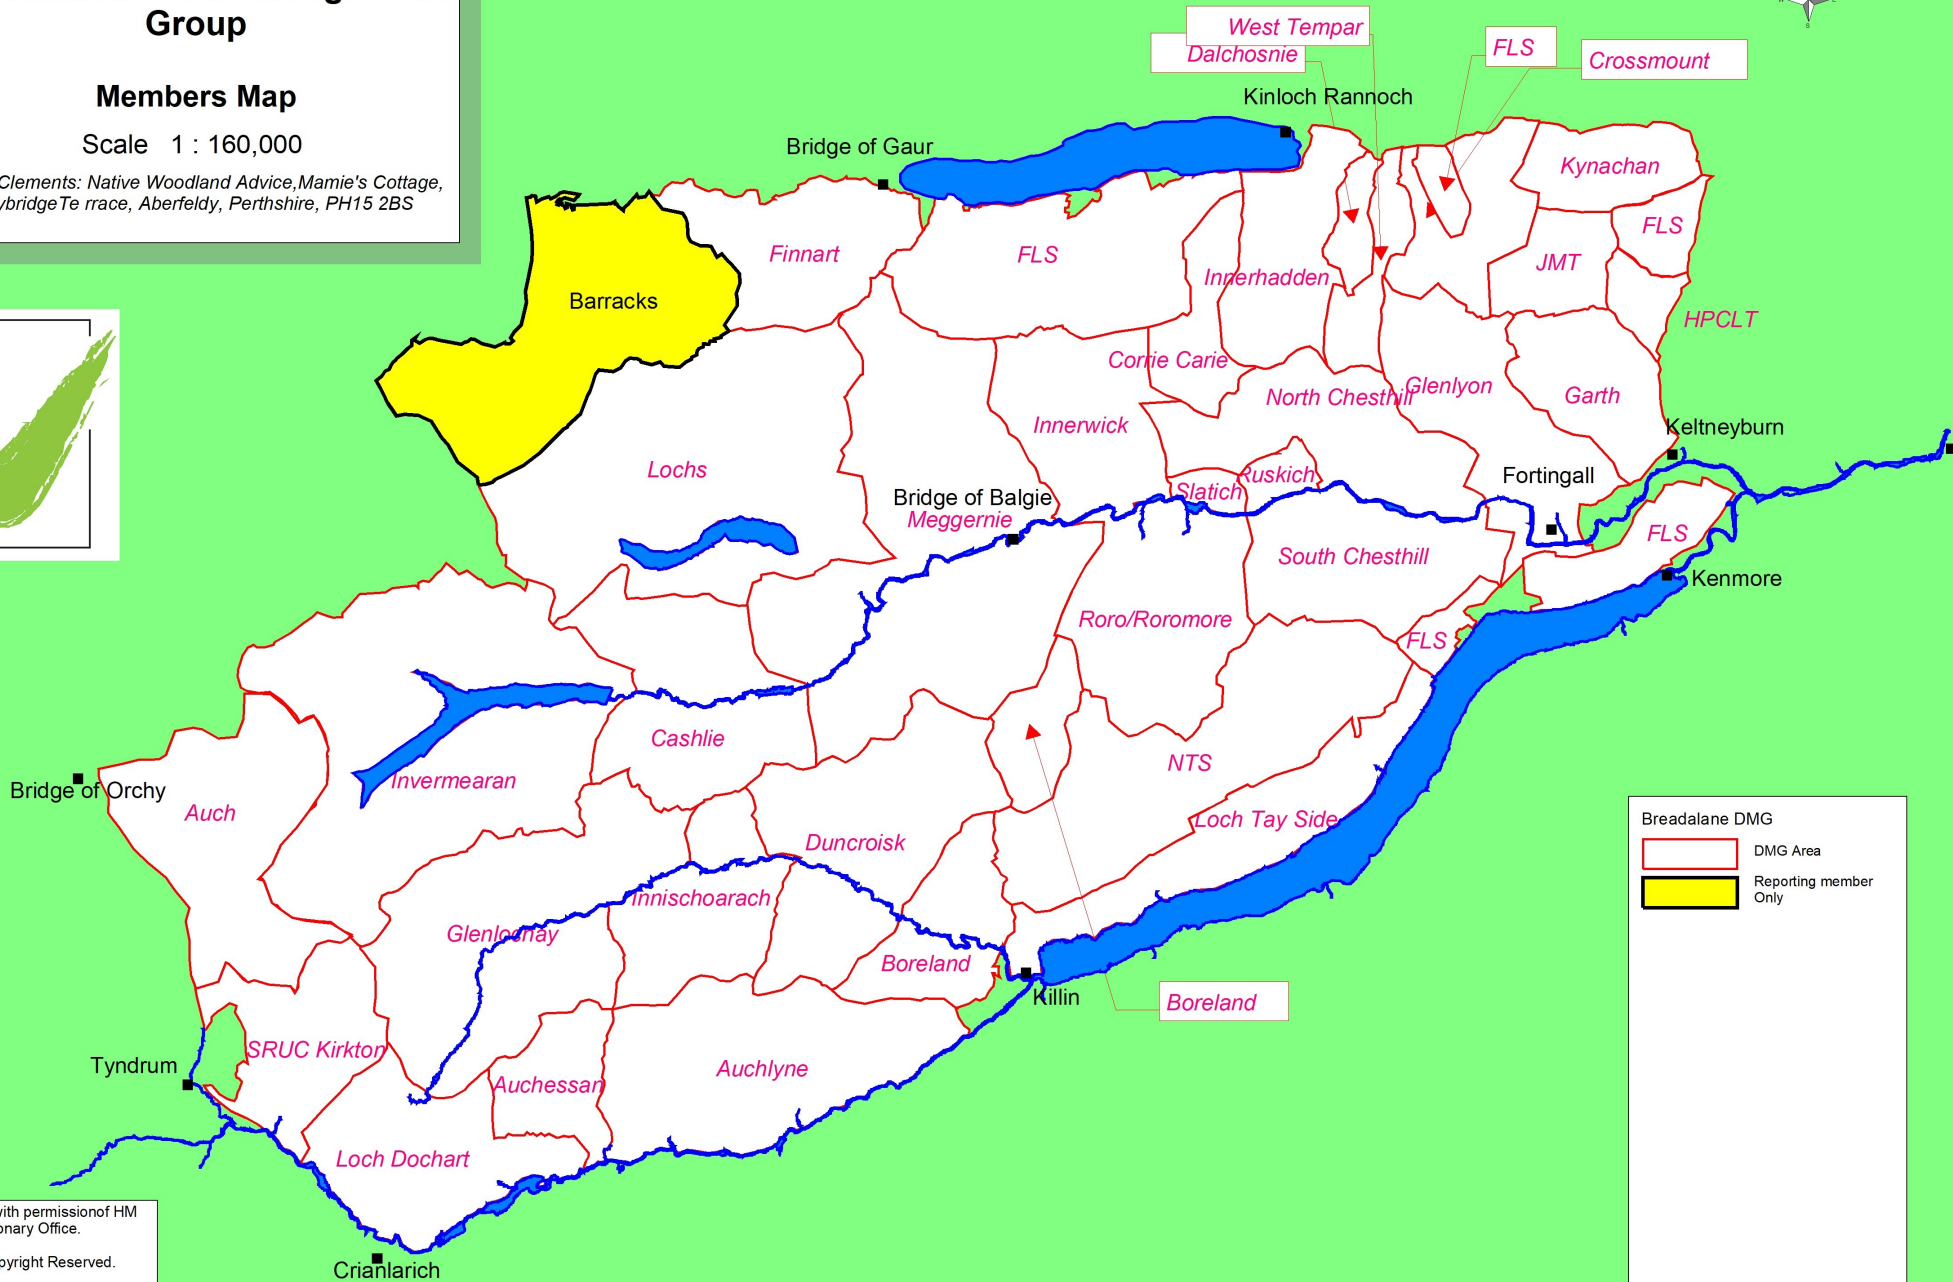

Breadalbane Deer Management Group

Members Map

Scale 1 : 160,000

Victor Clements: Native Woodland Advice, Mamie's Cottage,
Taybridge Terrace, Aberfeldy, Perthshire, PH15 2BS

Breadalbane DMG

- DMG Area
- Reporting member Only

Reproduced with permission of HM Stationary Office.
Crown Copyright Reserved.
Licence No. 100015487