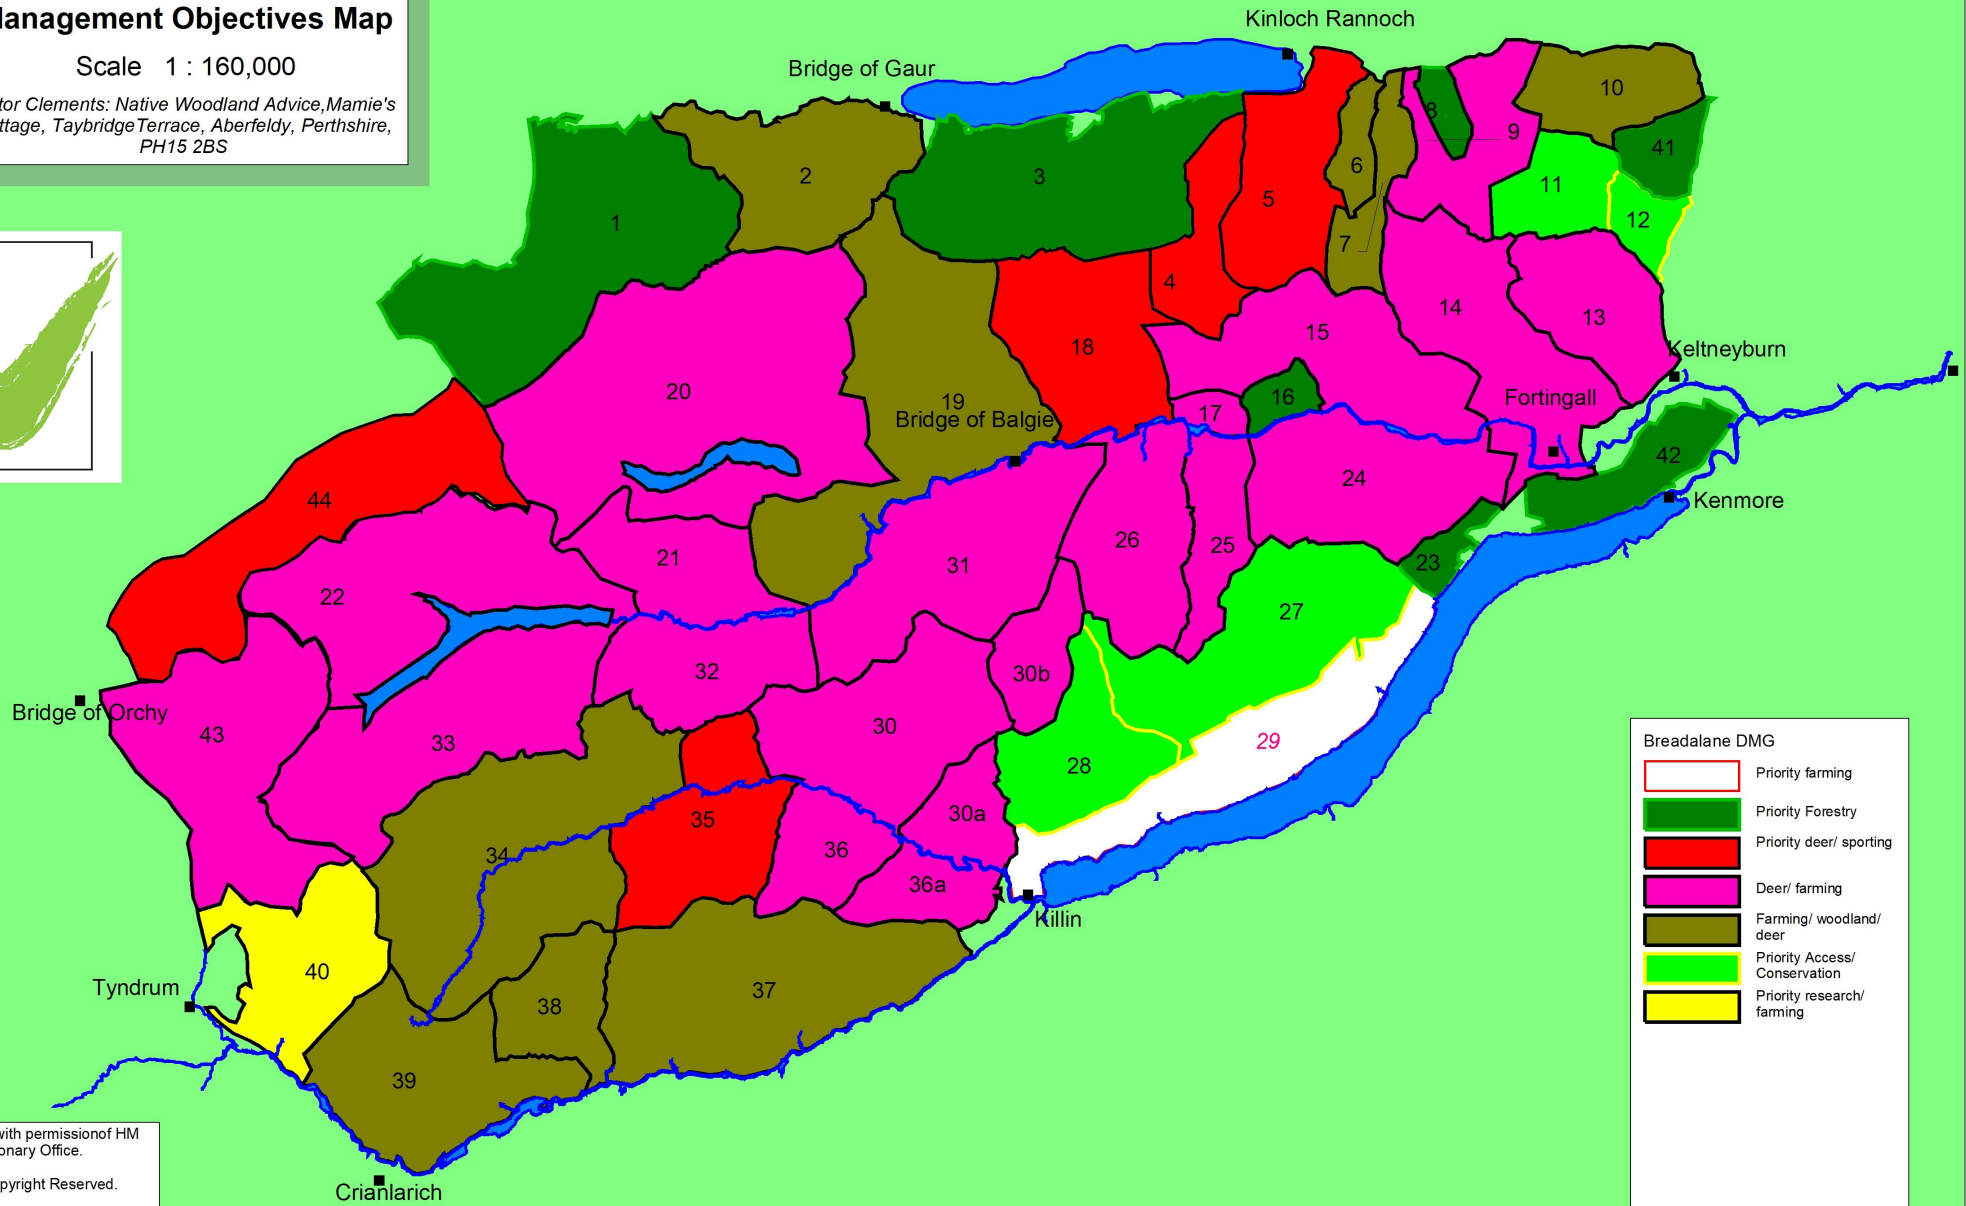

Breadalbane Deer Management Group

Management Objectives Map

Scale 1 : 160,000

Victor Clements: Native Woodland Advice, Mamie's Cottage, Taybridge Terrace, Aberfeldy, Perthshire, PH15 2BS

Reproduced with permission of HM Stationary Office.

Crown Copyright Reserved.

Li cence No. 100015487