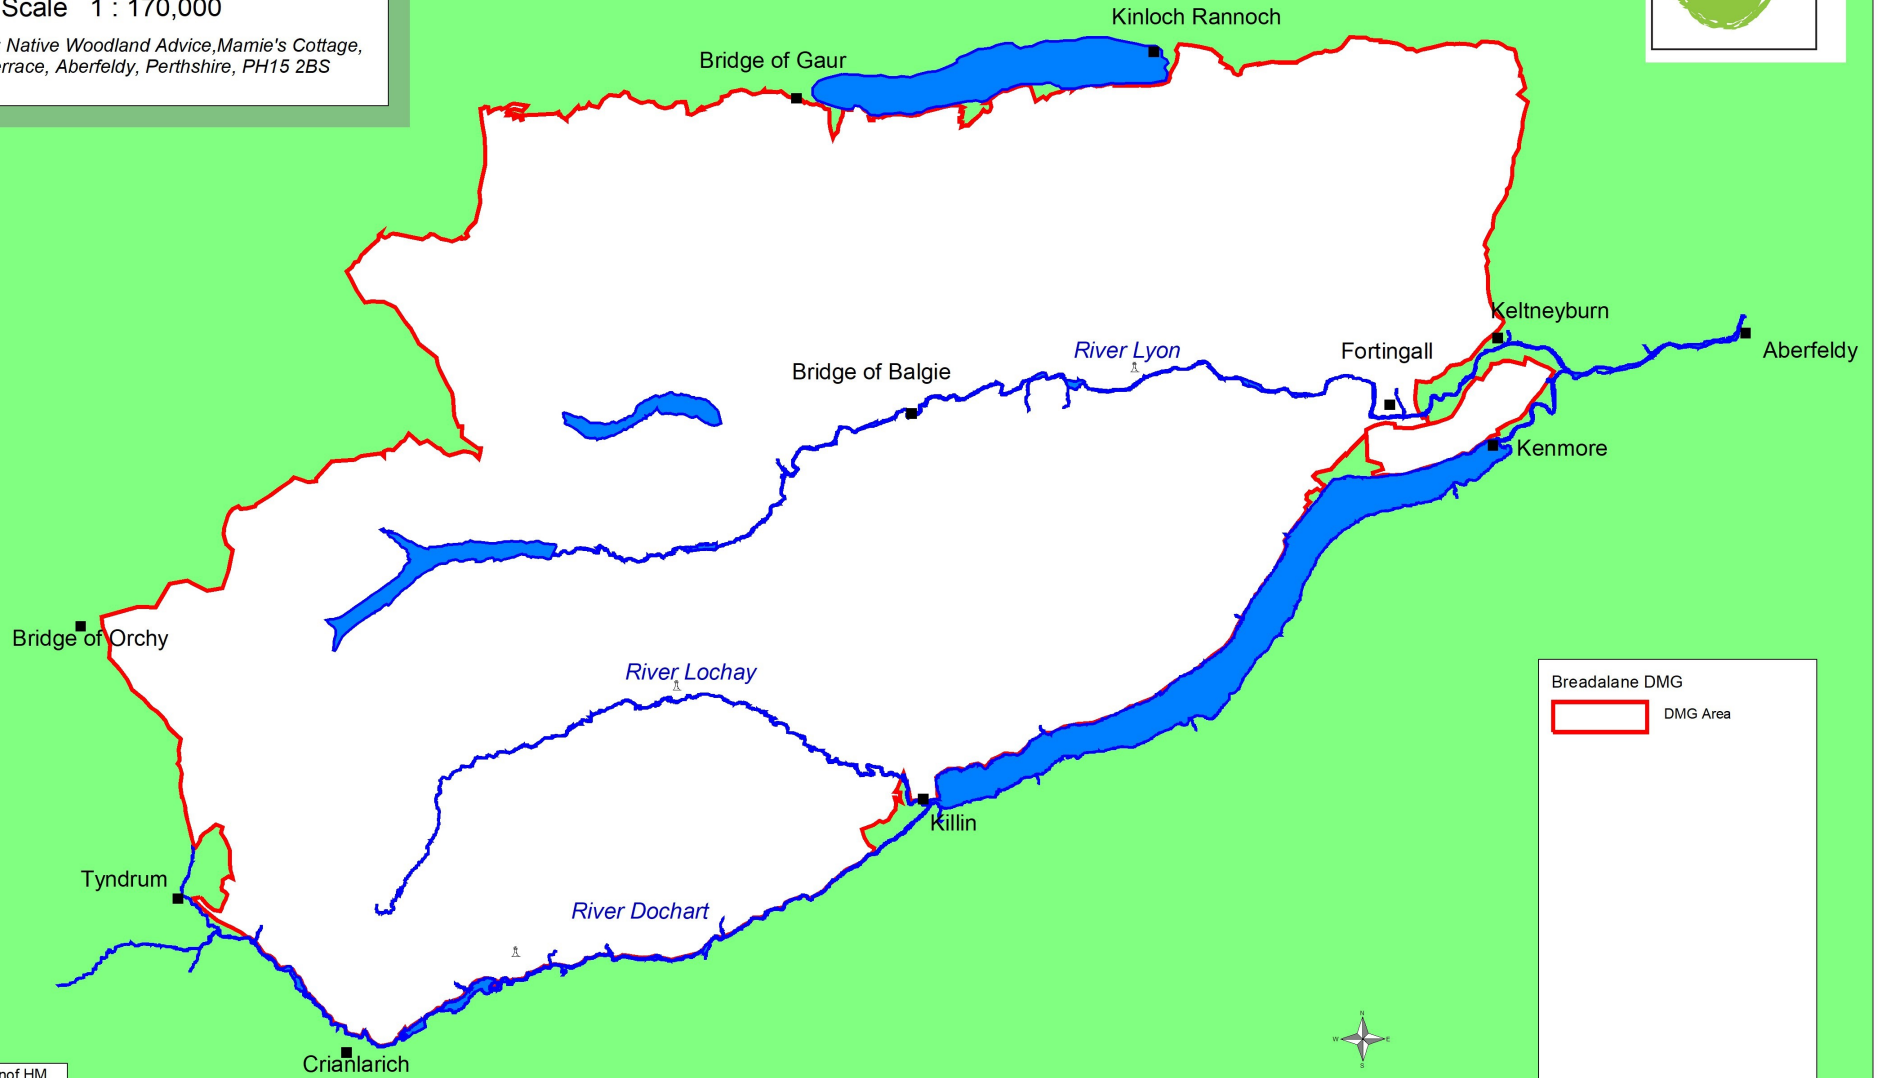

Breadalbane Deer Management Group

Location Map

Scale 1 : 170,000

Victor Clements: Native Woodland Advice, Mamie's Cottage,
Taybridge Terrace, Aberfeldy, Perthshire, PH15 2BS

Breadalbane DMG

 DMG Area

Reproduced with permission of HM
Stationary Office.
Crown Copyright Reserved.
Licence No. 100015487