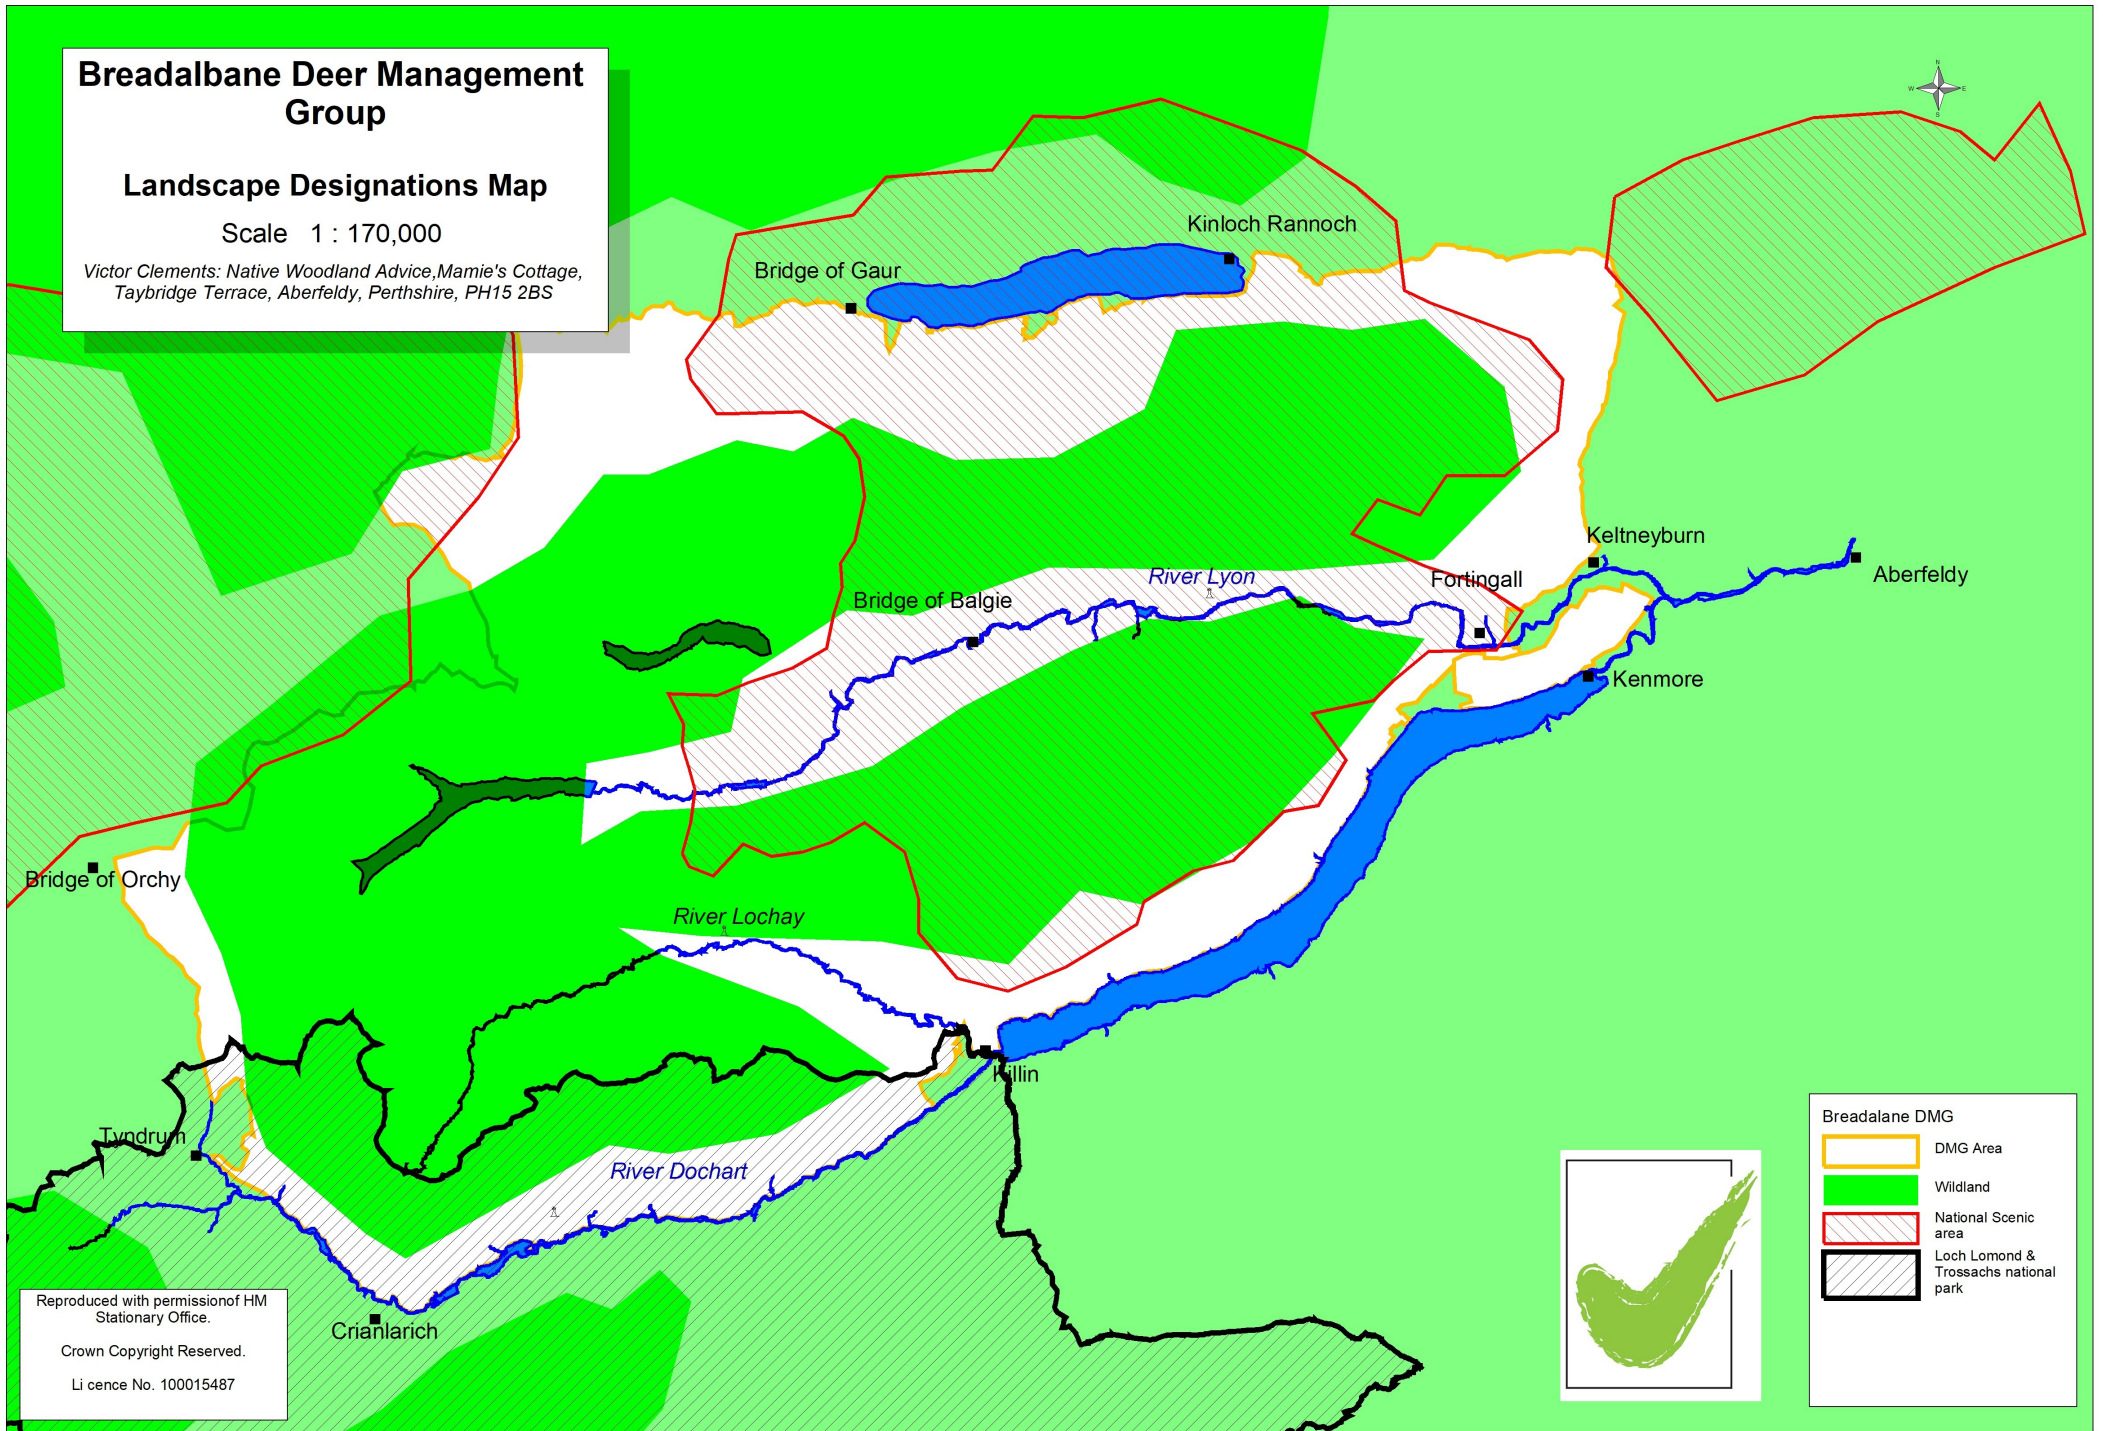

Breadalbane Deer Management Group

Landscape Designations Map

Scale 1 : 170,000

Victor Clements: Native Woodland Advice, Mamie's Cottage,
Taybridge Terrace, Aberfeldy, Perthshire, PH15 2BS

Reproduced with permission of HM Stationary Office.

Crown Copyright Reserved.

Li cence No. 100015487

Breadalbane DMG

- DMG Area
- Wildland
- National Scenic area
- Loch Lomond & Trossachs national park