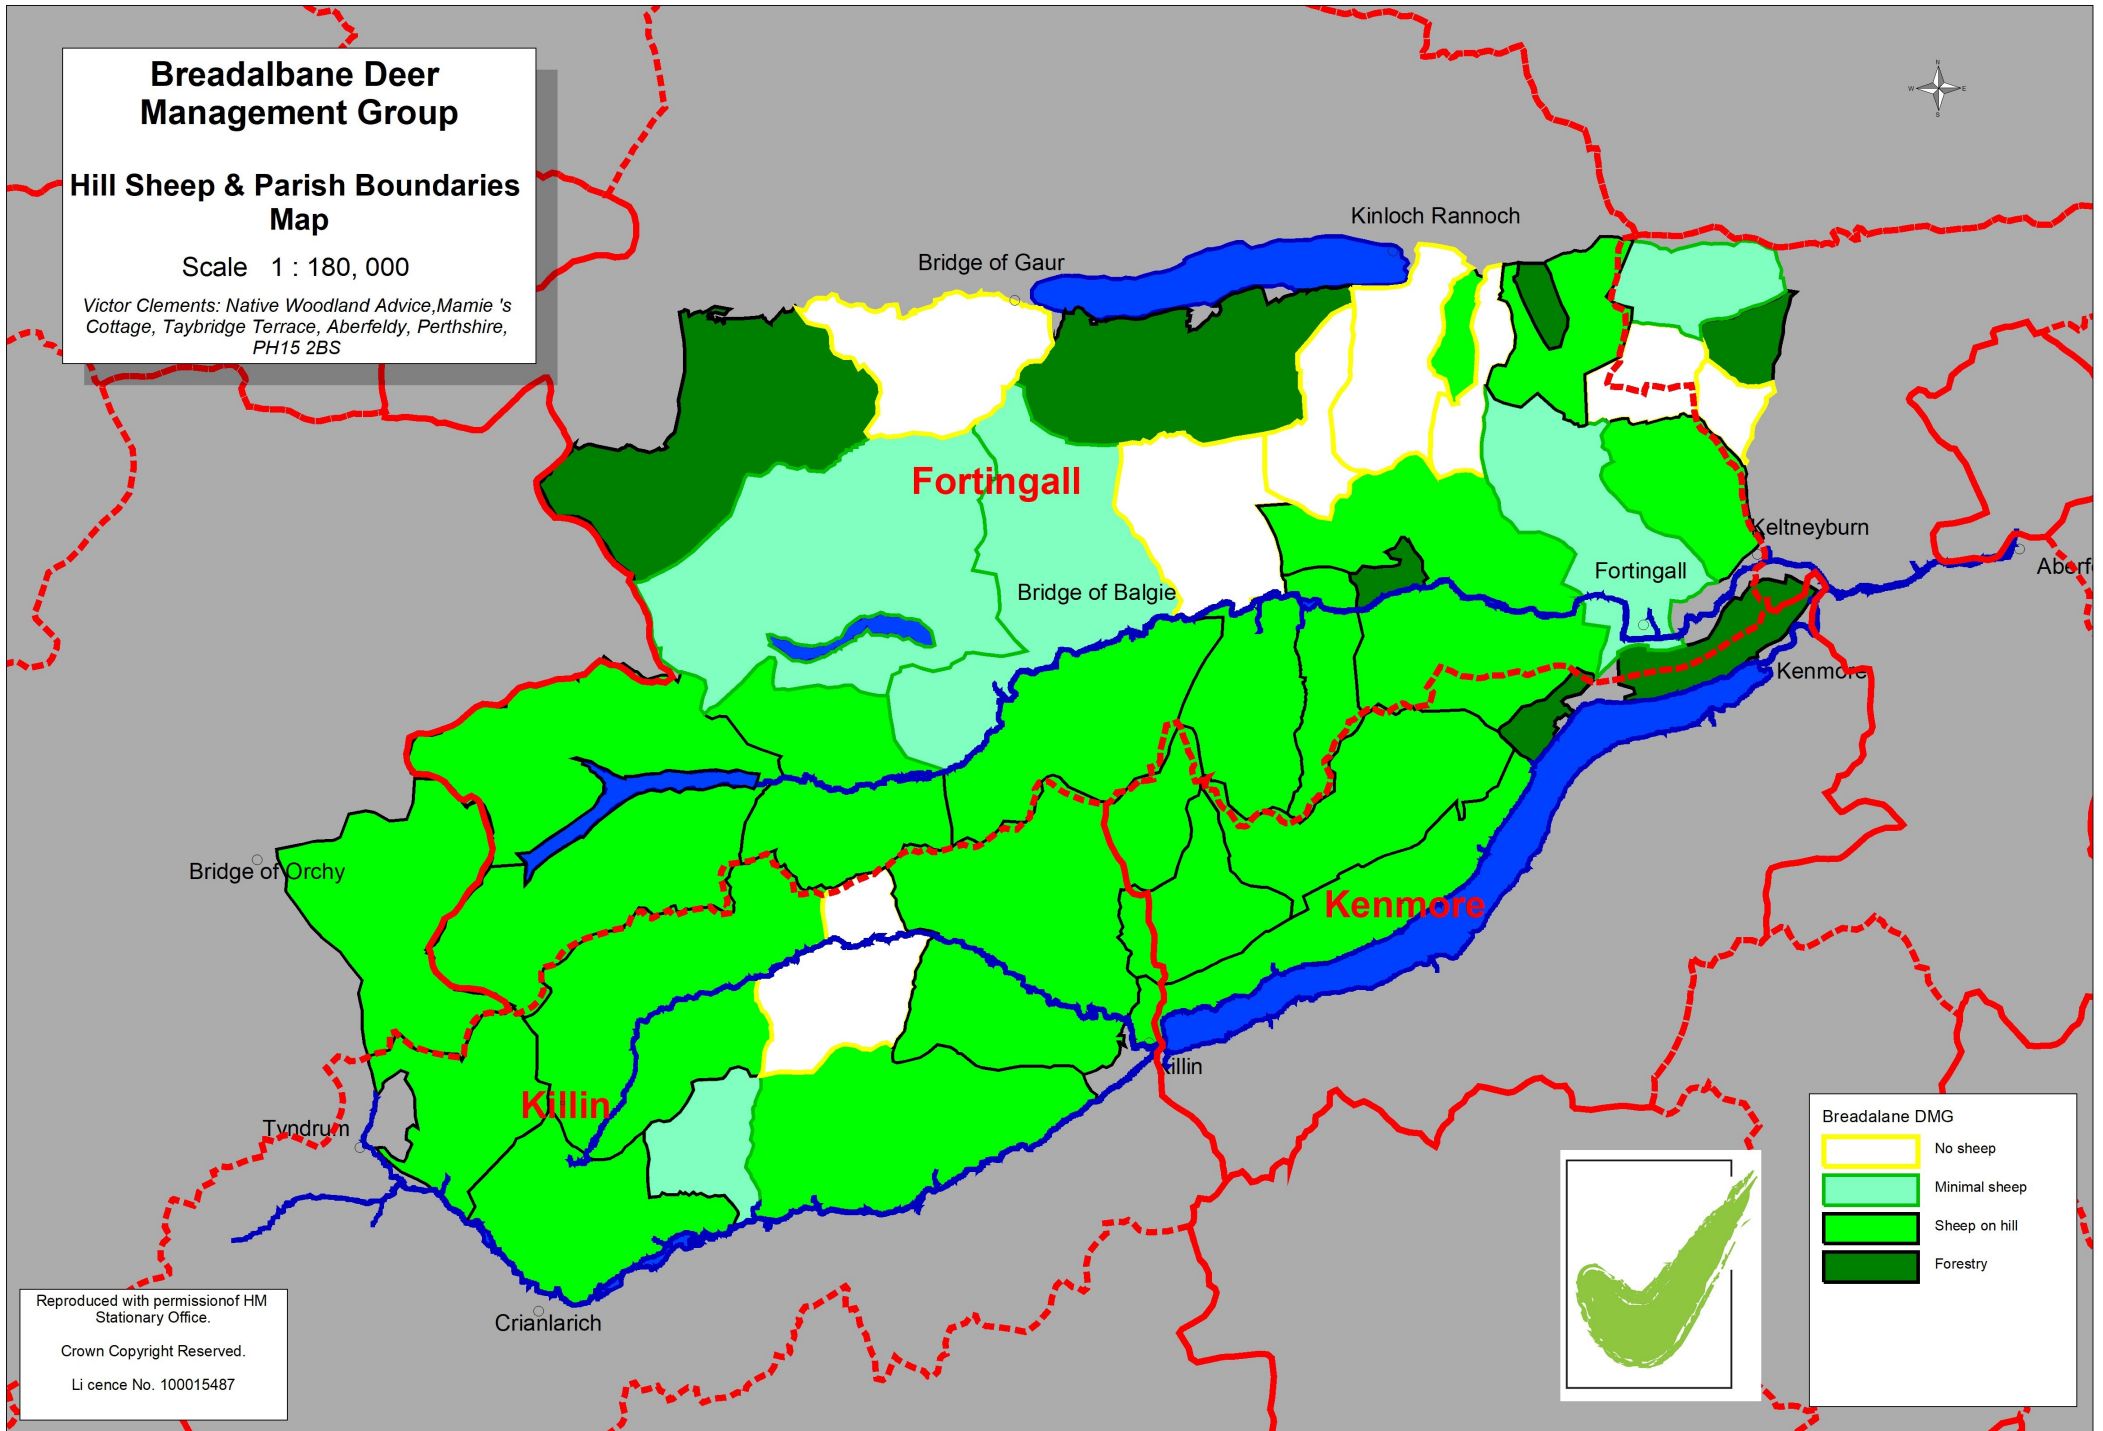

Breadalbane Deer Management Group

Hill Sheep & Parish Boundaries Map

Scale 1 : 180, 000

Victor Clements: Native Woodland Advice, Mamie's Cottage, Taybridge Terrace, Aberfeldy, Perthshire, PH15 2BS

Breadalane DMG

- No sheep
- Minimal sheep
- Sheep on hill
- Forestry

Reproduced with permission of HM Stationary Office.
Crown Copyright Reserved.
Licence No. 100015487