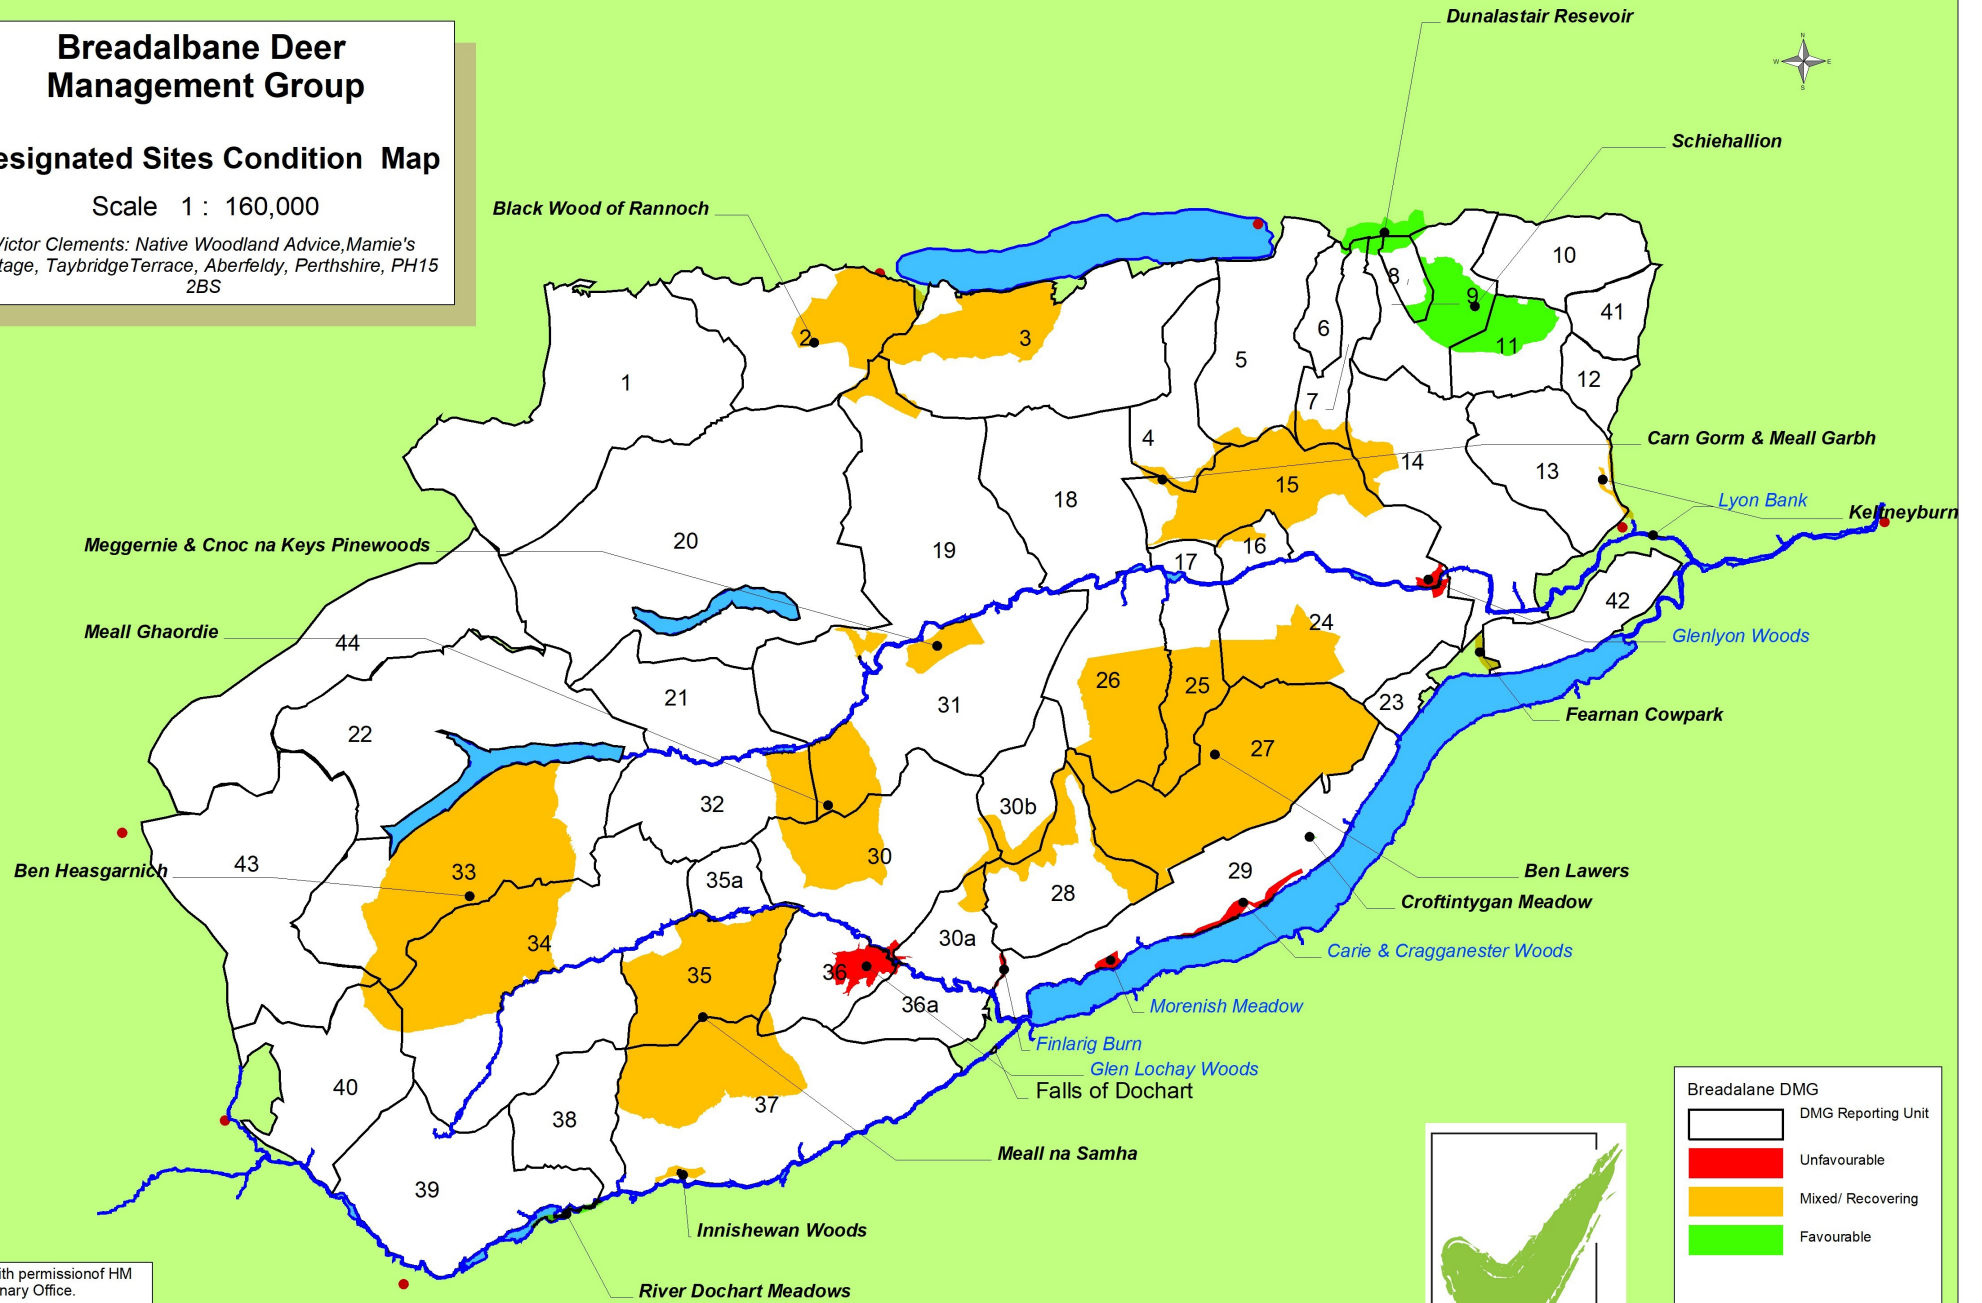

Breadalbane Deer Management Group

Designated Sites Condition Map

Scale 1 : 160,000

Victor Clements: Native Woodland Advice, Mamie's Cottage, Taybridge Terrace, Aberfeldy, Perthshire, PH15 2BS

Breadalbane DMG	
	DMG Reporting Unit
	Unfavourable
	Mixed/ Recovering
	Favourable

Reproduced with permission of HM Stationary Office.
 Crown Copyright Reserved.
 Licence No. 100015487