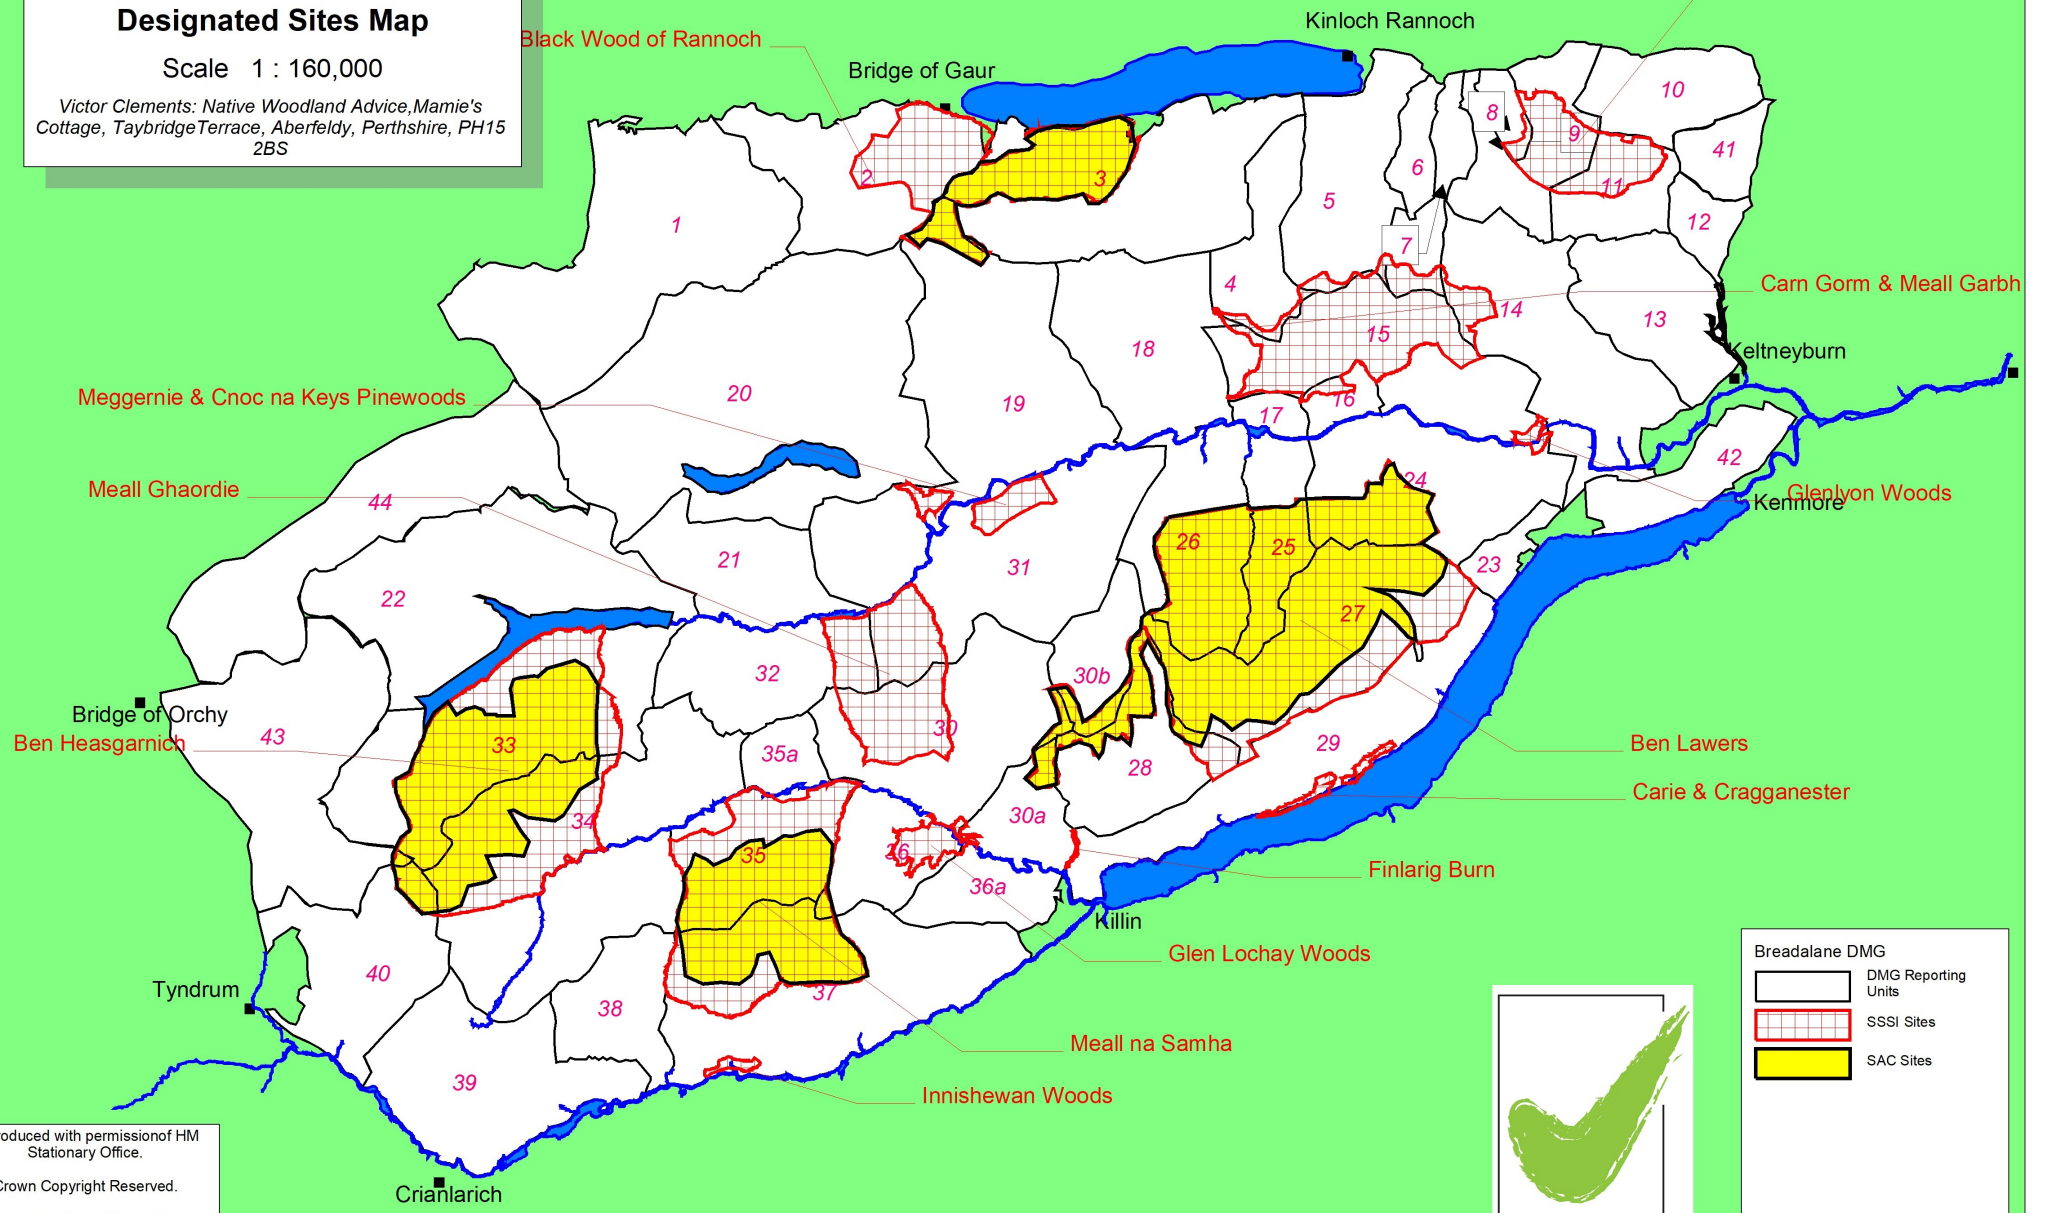

Breadalbane Deer Management Group

Designated Sites Map

Scale 1 : 160,000

Victor Clements: Native Woodland Advice, Mamie's Cottage, Taybridge Terrace, Aberfeldy, Perthshire, PH15 2BS

Breadalane DMG

- DMG Reporting Units
- SSSI Sites
- SAC Sites

Reproduced with permission of HM Stationary Office.
 Crown Copyright Reserved.
 Licence No. 100015487