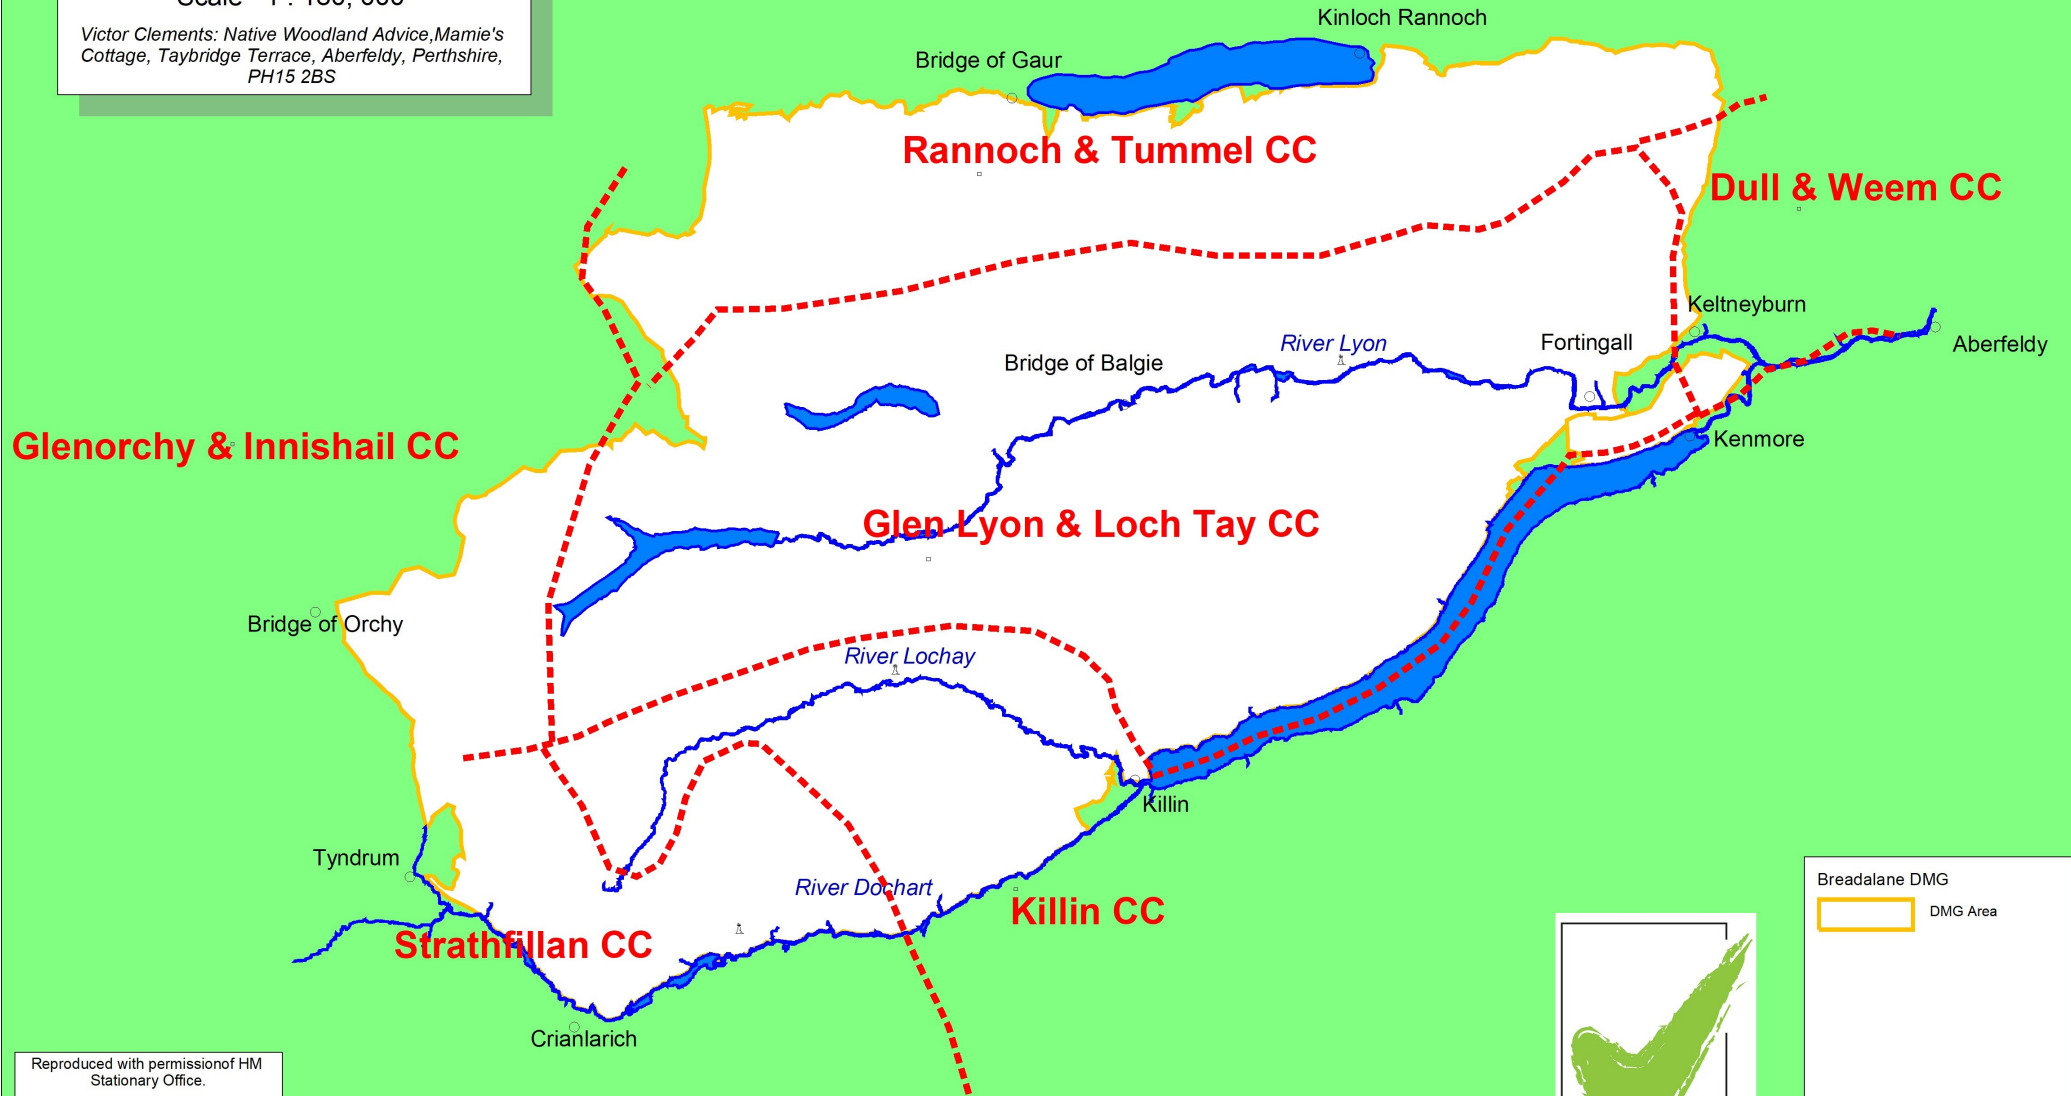

Breadalbane Deer Management Group

Community Council Areas Map

Scale 1 : 180,000

Victor Clements: Native Woodland Advice, Mamie's Cottage, Taybridge Terrace, Aberfeldy, Perthshire, PH15 2BS

Reproduced with permission of HM Stationary Office.
Crown Copyright Reserved.
Licence No. 100015487

Breadalbane DMG

 DMG Area