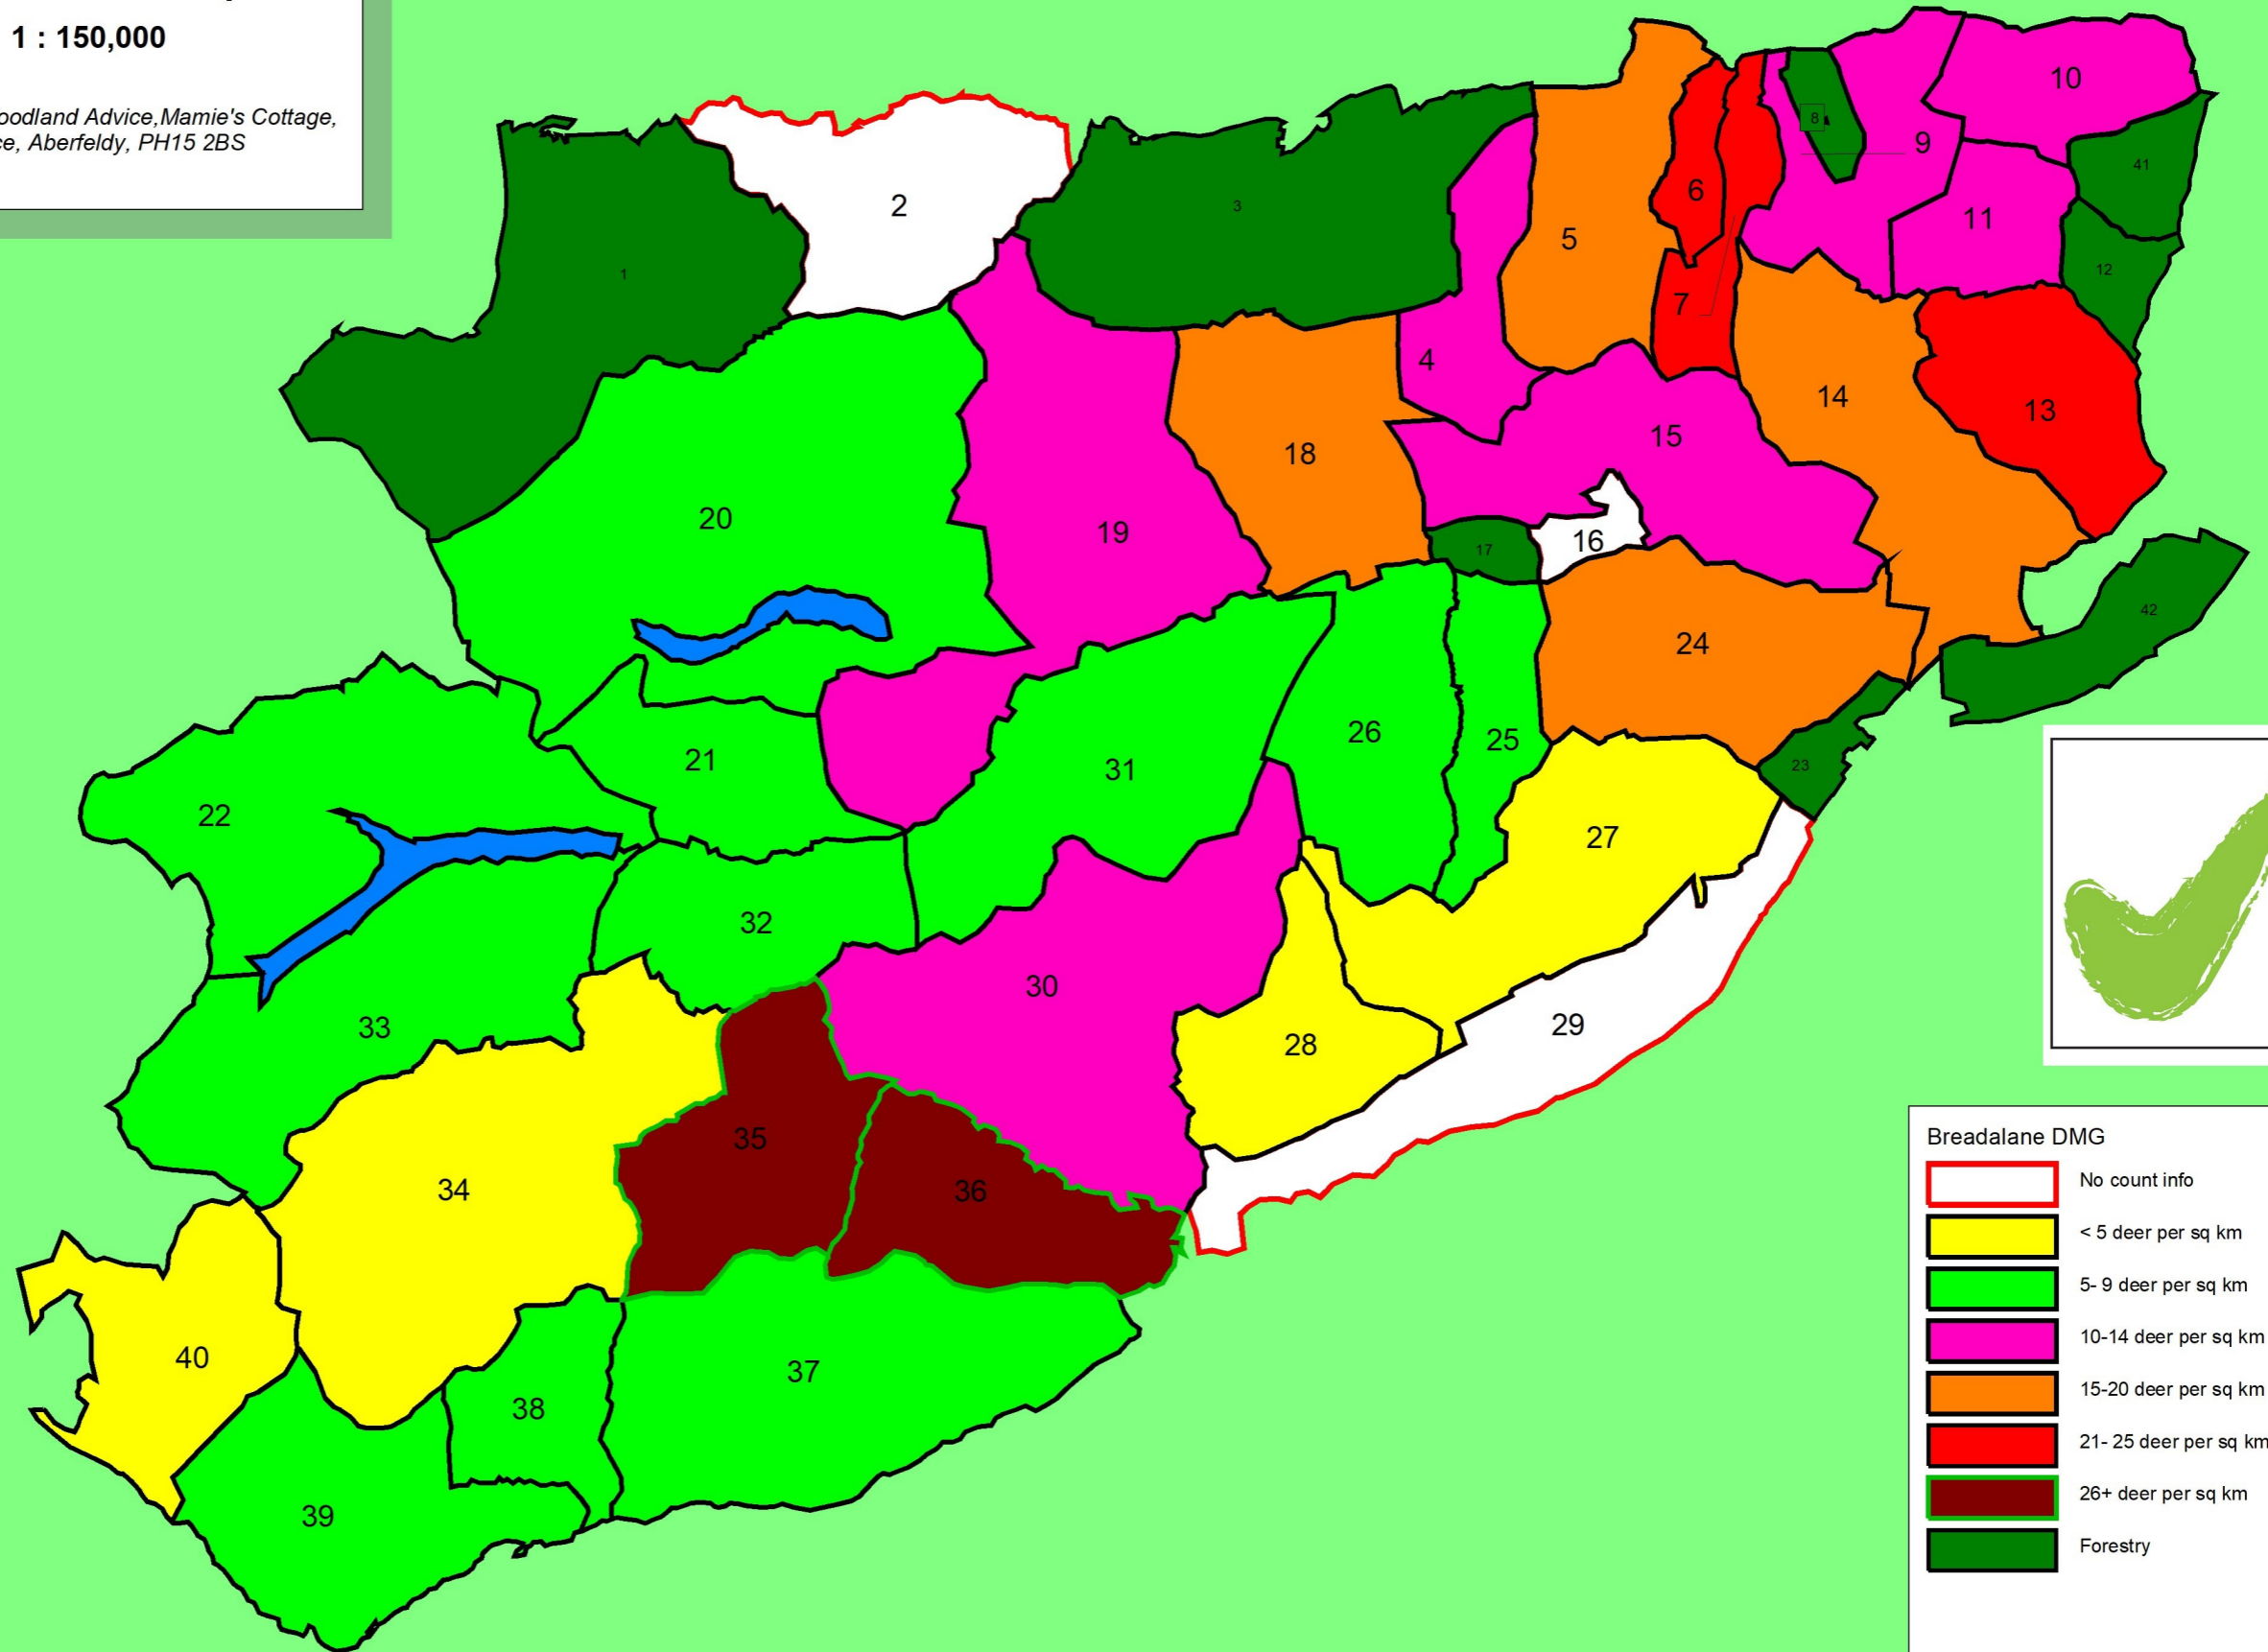

Breadalbane Deer Management Group

2019 Deer Densities Map

Scale 1 : 150,000

Victor Clements: Native Woodland Advice, Mamie's Cottage,
Taybridge Terrace, Aberfeldy, PH15 2BS

Reproduced with permission of HM Stationary Office.
Crown Copyright Reserved.
Licence No. 100015487