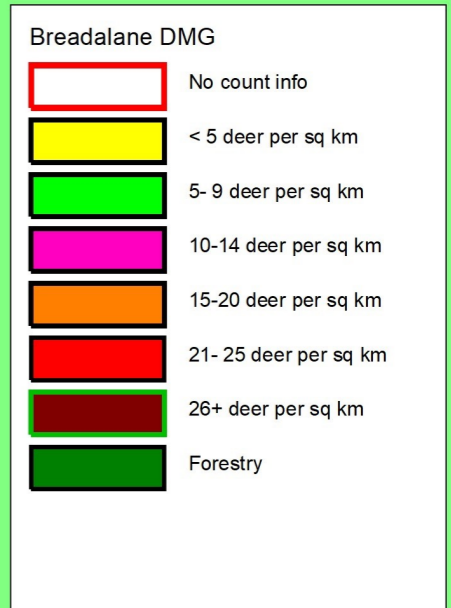

Breadalbane Deer Management Group

2019 Deer Densities Map

Scale 1 : 150,000

Victor Clements: Native Woodland Advice, Mamie's Cottage,
Taybridge Terrace, Aberfeldy, PH15 2BS

Reproduced with permission of HM Stationary Office.
Crown Copyright Reserved.
Licence No. 100015487